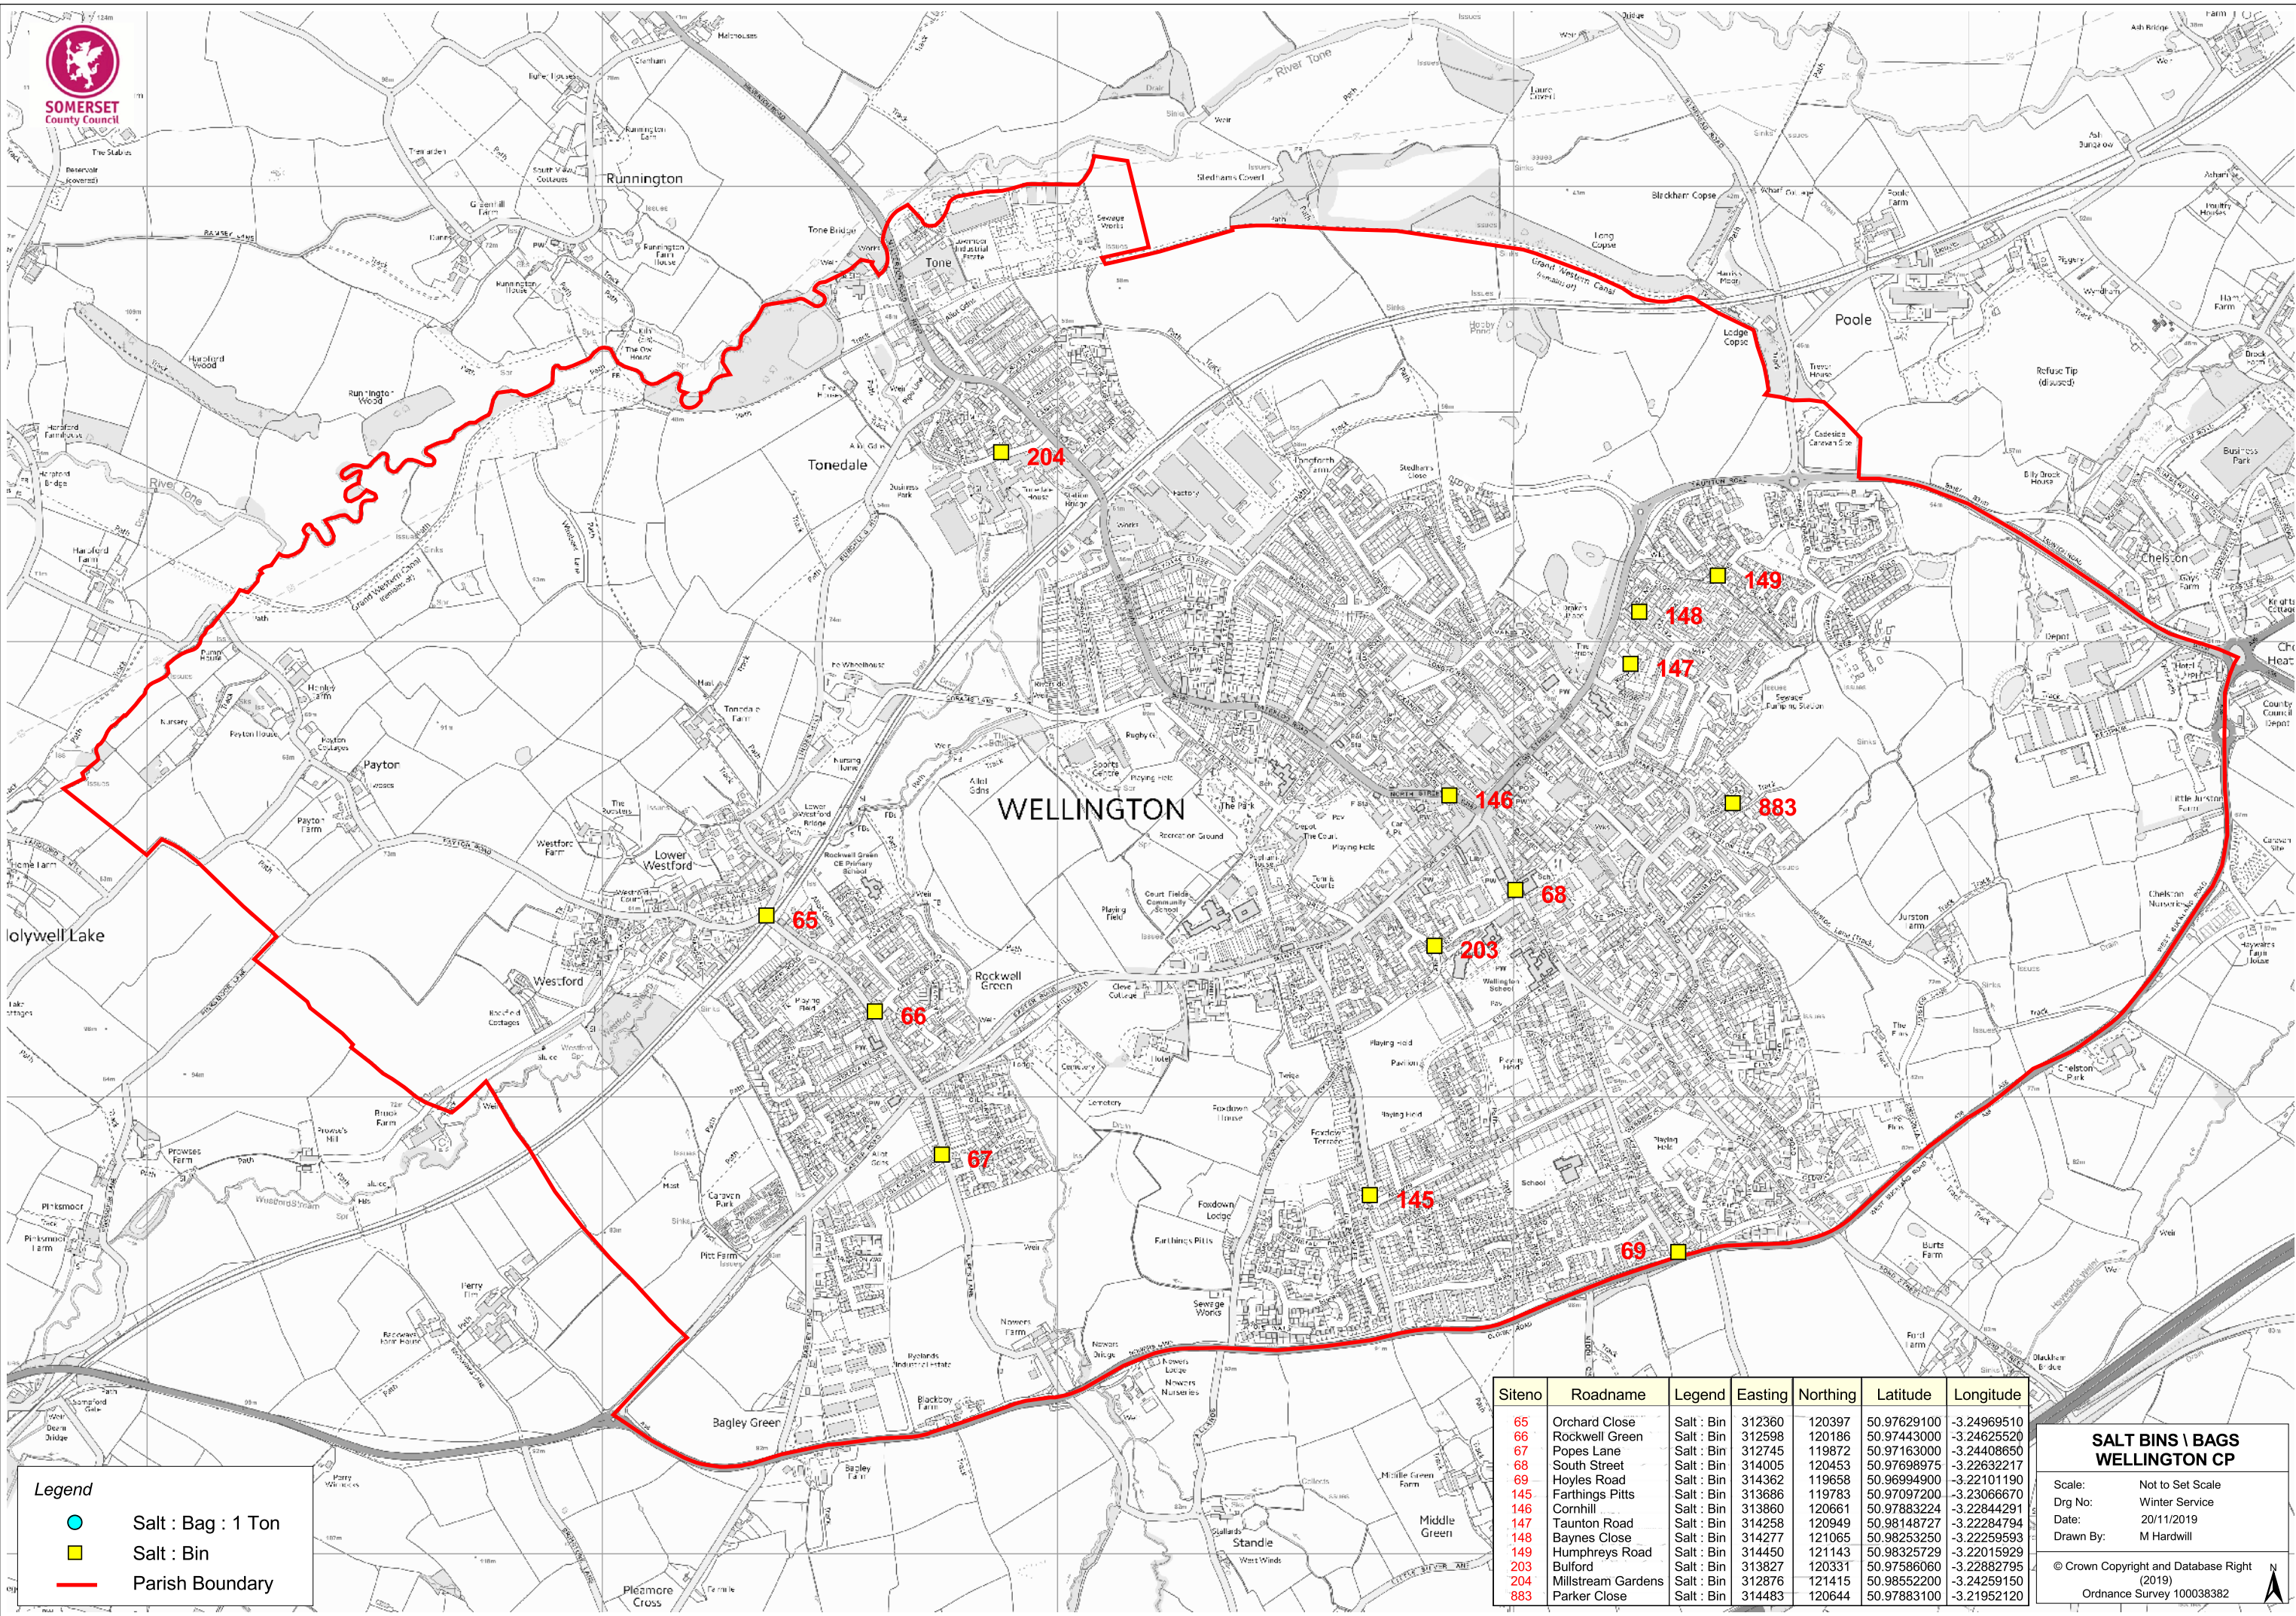

SOMERSET
County Council

Legend

	Salt : Bag : 1 Ton
	Salt : Bin
	Parish Boundary

Siteno	Roadname	Legend	Easting	Northing	Latitude	Longitude
65	Orchard Close	Salt : Bin	312360	120397	50.97629100	-3.24969510
66	Rockwell Green	Salt : Bin	312598	120186	50.97443000	-3.24625520
67	Popes Lane	Salt : Bin	312745	119872	50.97163000	-3.24408650
68	South Street	Salt : Bin	314005	120453	50.97698975	-3.22632217
69	Hoyles Road	Salt : Bin	314362	119658	50.96994900	-3.22101190
145	Farthings Pitts	Salt : Bin	313686	119783	50.97097200	-3.23066670
146	Cornhill	Salt : Bin	313860	120661	50.97883224	-3.22844291
147	Taunton Road	Salt : Bin	314258	120949	50.98148727	-3.22284794
148	Baynes Close	Salt : Bin	314277	121065	50.98253250	-3.22259593
149	Humphreys Road	Salt : Bin	314450	121143	50.98325729	-3.22015929
203	Bulford	Salt : Bin	313827	120331	50.97586060	-3.22882795
204	Millstream Gardens	Salt : Bin	312876	121415	50.98552200	-3.24259150
883	Parker Close	Salt : Bin	314483	120644	50.97883100	-3.21952120

**SALT BINS \ BAGS
WELLINGTON CP**

Scale: Not to Set Scale
 Drg No: Winter Service
 Date: 20/11/2019
 Drawn By: M Hardwill

© Crown Copyright and Database Right
 (2019)
 Ordnance Survey 100038382