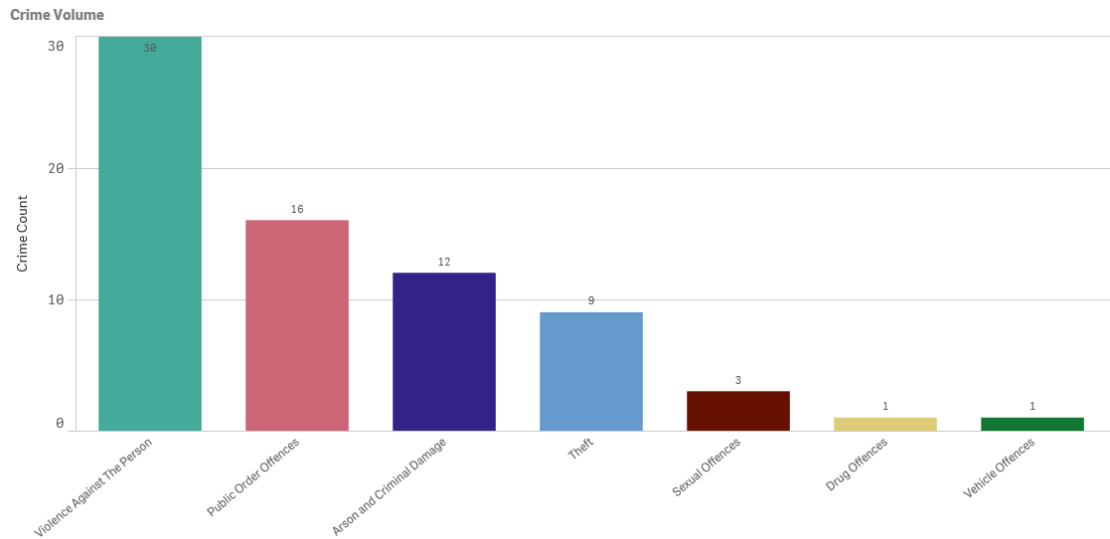

As a force, our approach to any calls / reports of regulation breaches is to explain, engage and encourage people to do the right thing which on the whole has proved successful.

We are pleased to say that with social distancing in mind and whilst taking all appropriate safety measures, over the next couple of weeks the officers from the Wellington Police Team will be recommending their Community Beat Surgeries and some of their other community engagements and commitments across the town.

## **Wellington Crime figures for the 4 week period from 6<sup>th</sup> July – 3<sup>rd</sup> Aug 2020**

When comparing the above 70 recorded crimes across wellington from the 6<sup>th</sup> July – 3<sup>rd</sup> Aug 2020 with the 77 recorded crimes recorded in the proceeding 4 week period we see a slight increase in public order type offences and theft related offences (such as shoplifting with shops reopening). The figures also show a 25% drop in violent related crimes and an 83% drop in vehicle related crime.