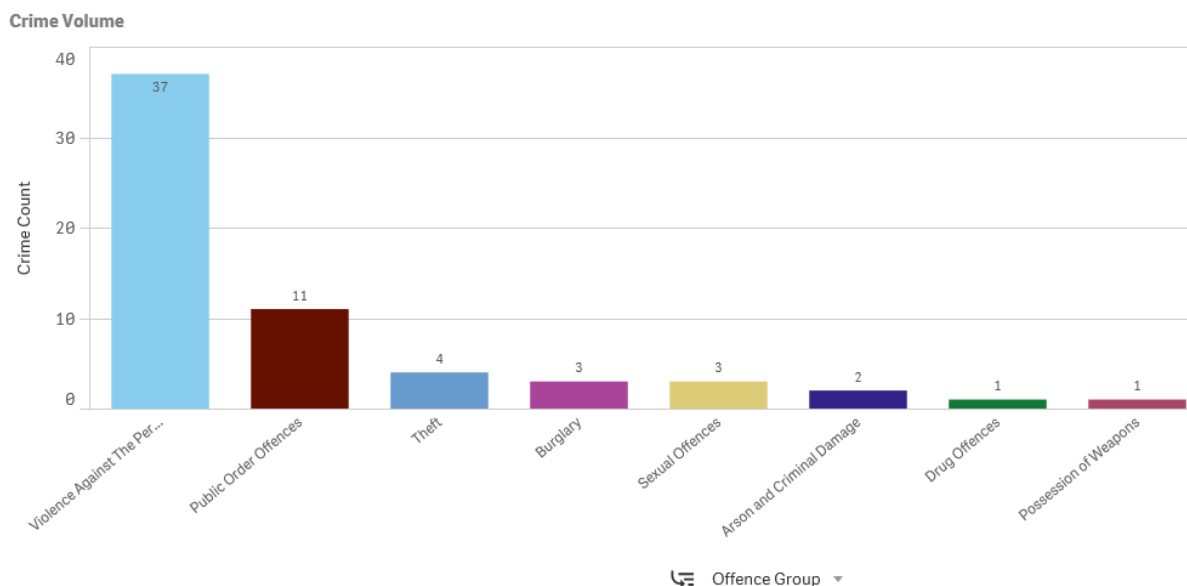

- We were joined by new PCSO recruit 8366 Chandler Hallett on Monday 21st September taking the officer levels of the Wellington Neighbourhood police team to 3 x Police Constables, 5 Police Community Support Officers and a Police Sergeant.

Chandler is currently being tutored by Rural PCSO for Wellington, PCSO Vicky Henderson. Chandler is settling in really well, he is already a popular member of the team and he can't wait to take up his role of Wellington Town Centre PCSO and begin working with you all and all the businesses, members of the public and external partners that make up Wellington!

I have sent a copy of the new updated Wellington Town Centre Police Team poster to Alice with Chandlers details included. The poster has a photograph, mobile no and email address for myself and each officer that makes up the team. Hopefully this can be forwarded to you all with the minutes. Please feel free to share this with anyone who you feel would benefit from having a copy!

- I am pleased to say, that Reports of Youth Anti-Social Behaviour over the past 4 weeks have remained low. With the nights getting darker now and with Halloween and bonfire night not too far away, we will be increasing evening patrols and visibility across the town and continuing to carry out targeted patrols of all identified ASB Hotspots.

Wellington Crime Figures:

For the 4 week period from 3rd Sept – 5th Oct 2020

When comparing the above crime figures with the 73 recorded crimes in the preceding 4 week period there was a slight increase in Assaults and other Offences against the person during September. This type of offence is broken down into a number of sub categories as shown below.