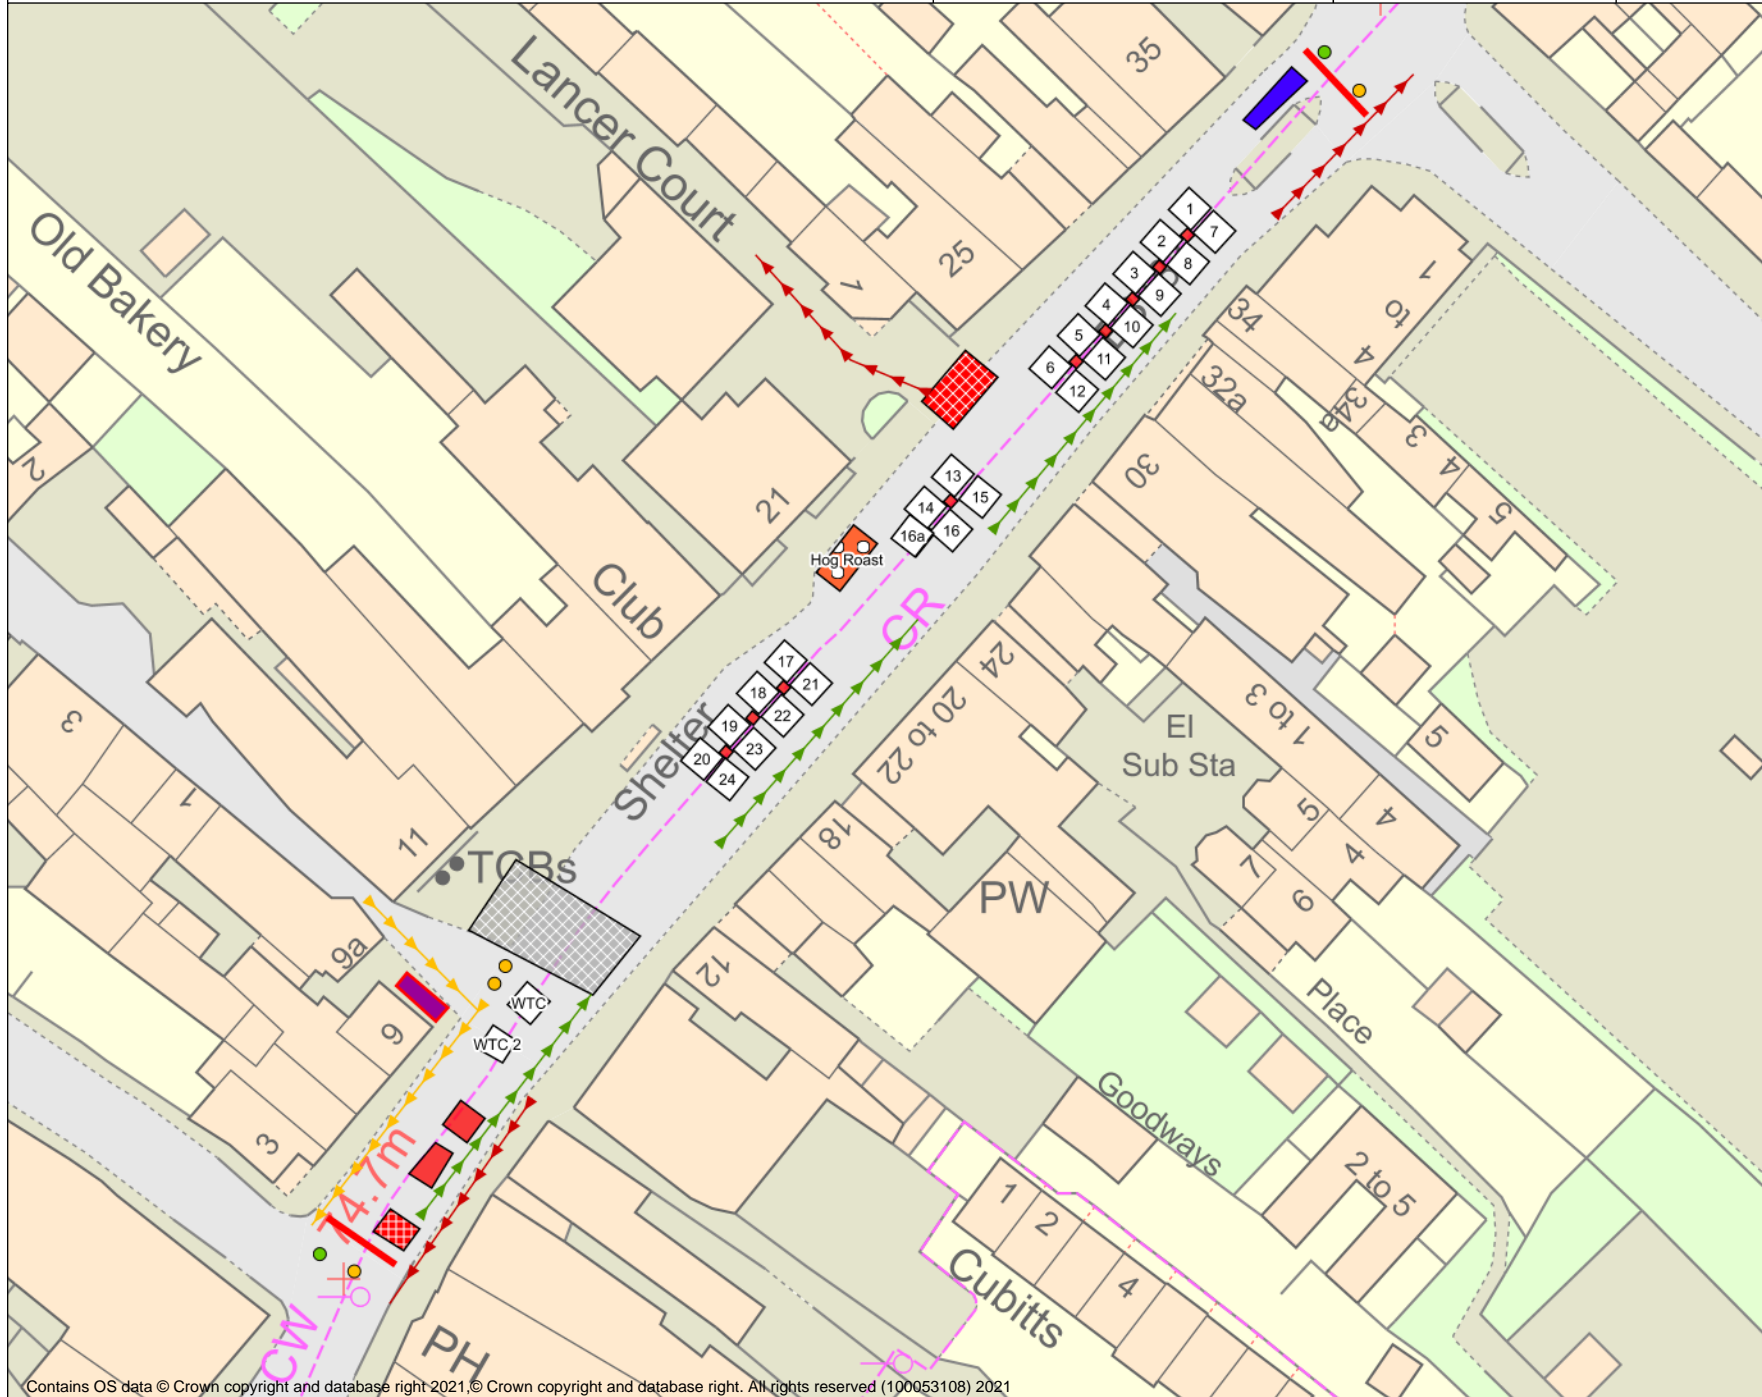

Author: A. Kirk

Date: 22/09/2021

Street Fair Lines

- Road Closure Barriers
- One Way for Loading & Emer
- Royal Mail Access
- Emergency Exit Route

Street Fair Points

- Marshall (IDVerde)
- Marshall (Volunteer)

Street Fair Polygons

- First Aid
- PA System
- Entertainment Area
- Drugs Bus
- Hog Roast
- Keep Clear
- Neil's Coffee Stop
- Crepe Cart

Street Fair Stalls 1

- Stall

Street Fair Stalls 2

- Stalls
- Stalls

Parish