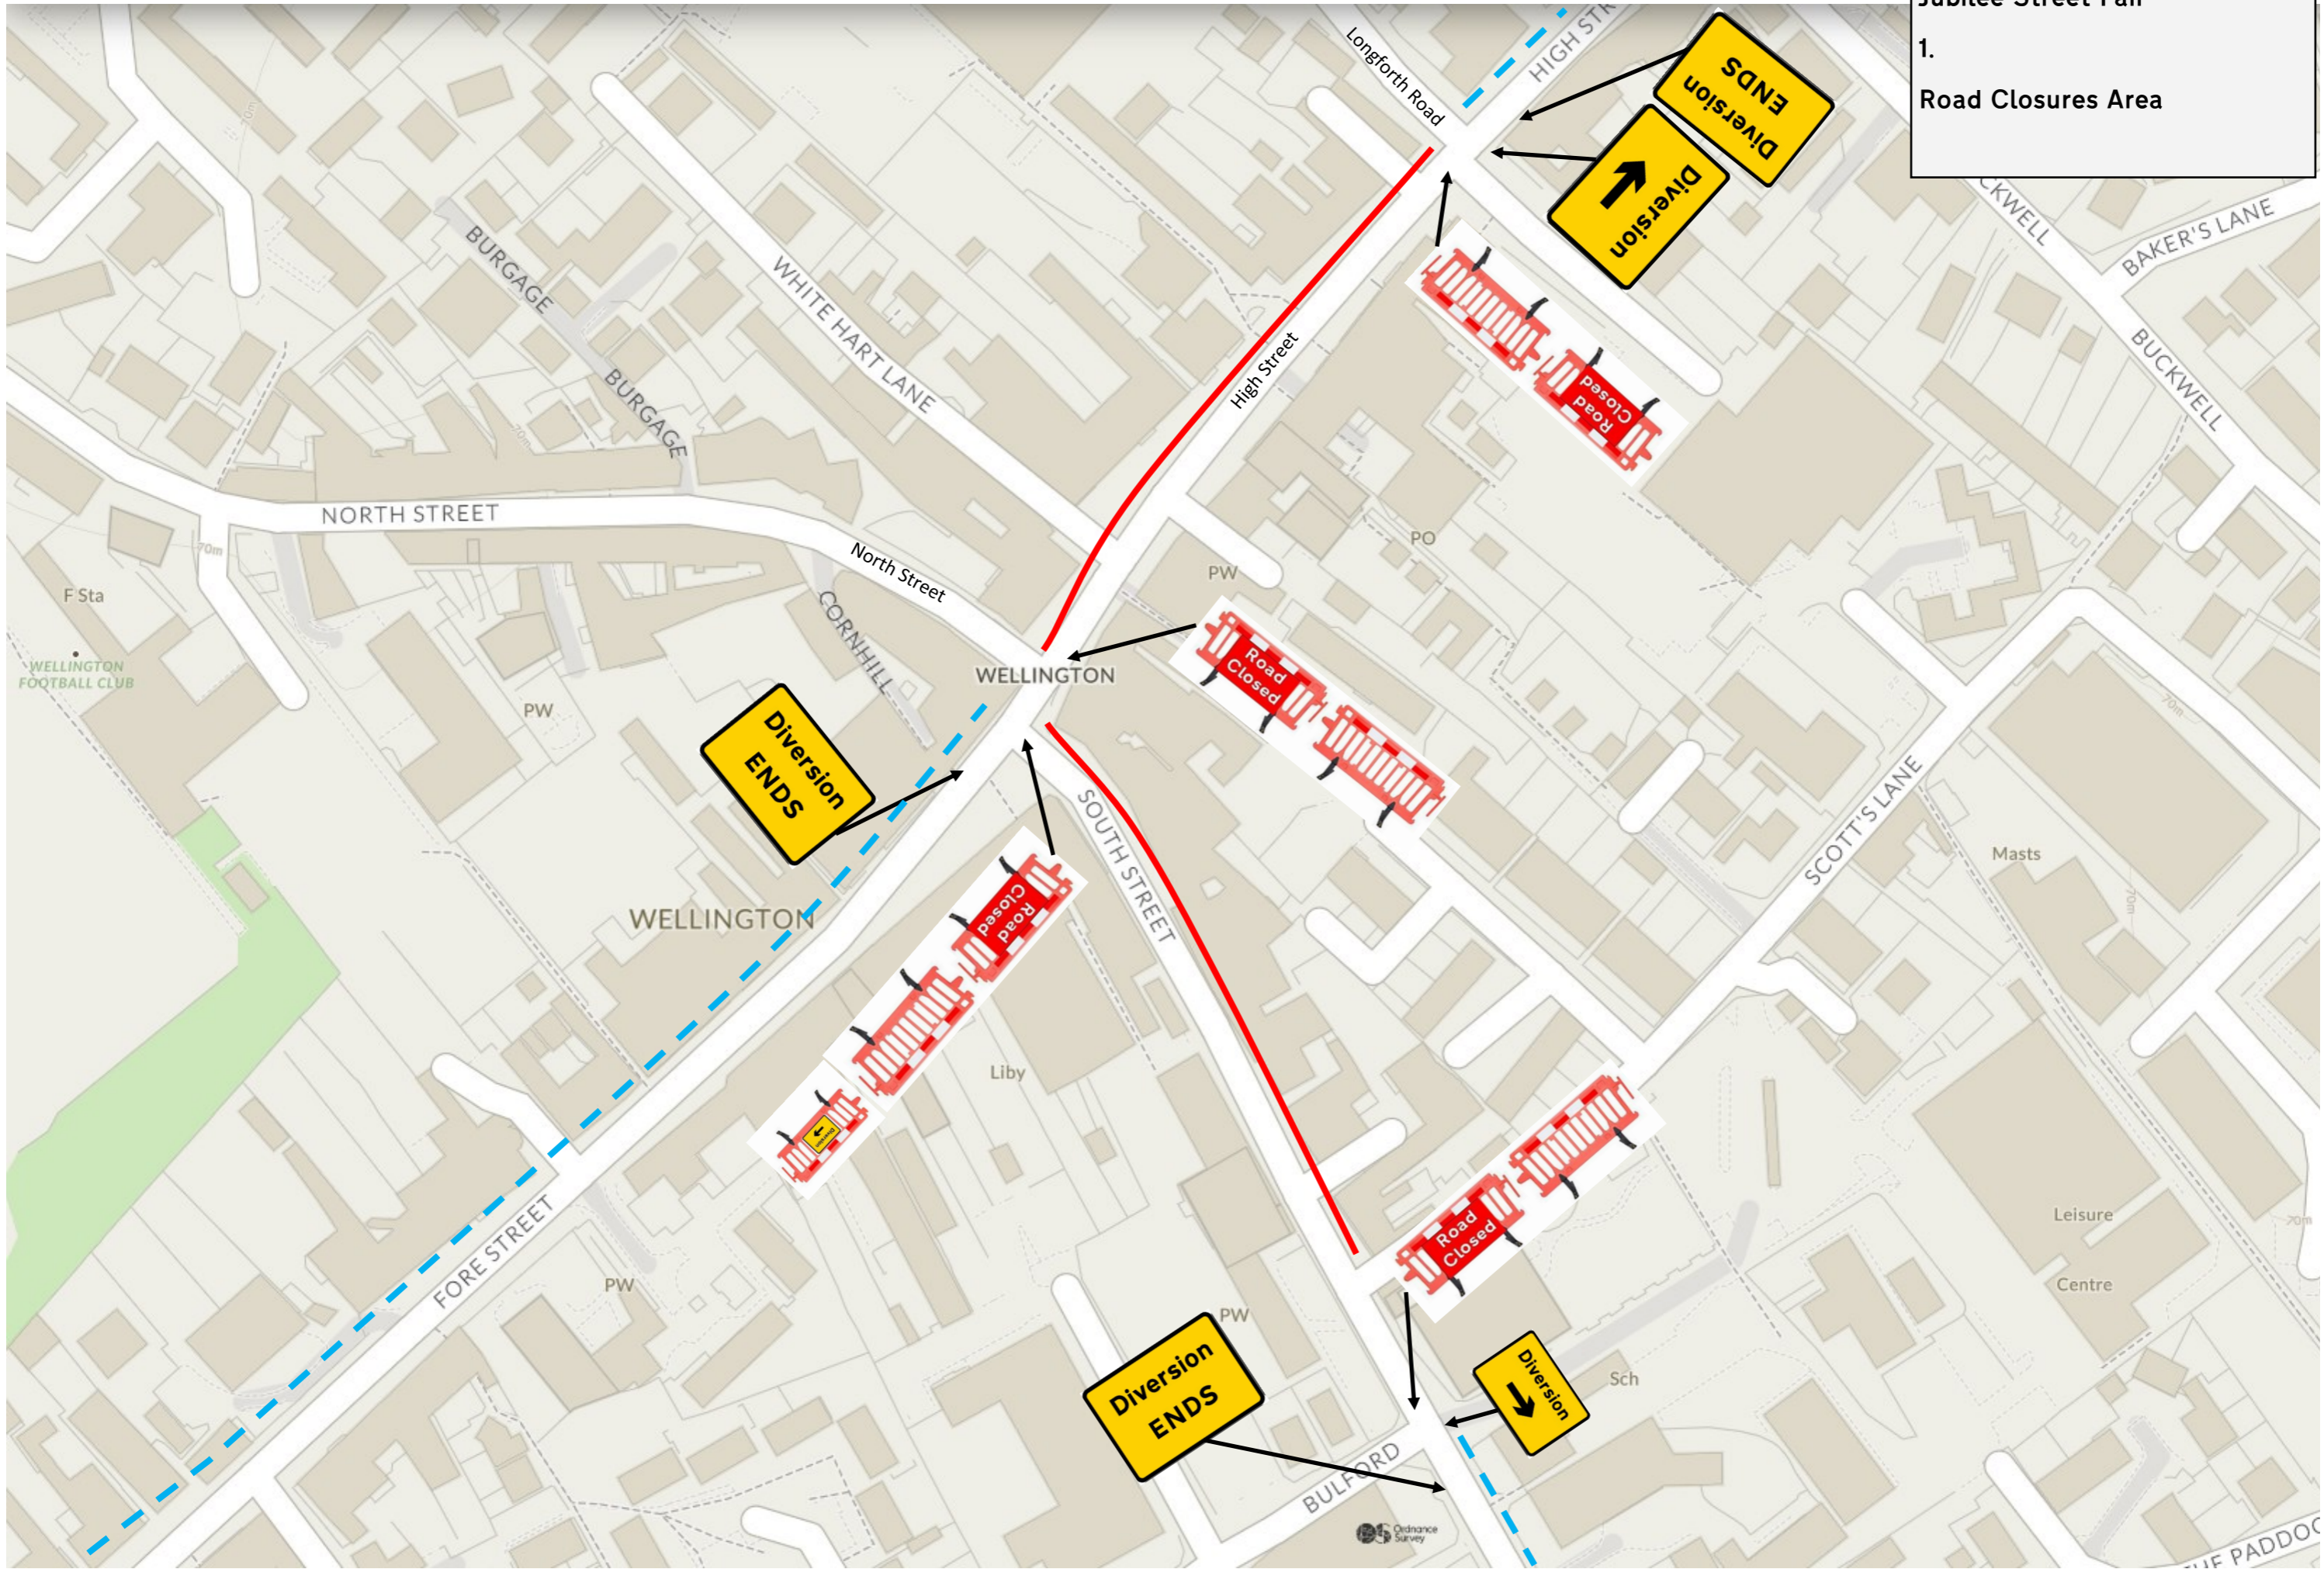

Wellington Jubilee Street Fayre

Traffic Management Maps

1. Overview with Diversion Routes
2. Maps showing signage

All road closures will be supported by ch8 Barriers

Jubilee Street Fair  
1.  
Road Closures Area

Jubilee Street Fayre  
2  
Taunton Road/Lillebonne Way  
Taunton Road/Torres Verdes Drive  
A38 Taunton Road Roundabout

Jubilee Street Fayre  
4.  
A38/Jurston Lane  
A38/Pyles Thorne Road  
A38/Hoyles Road

- Jubilee Street Fayre**
- 4**
  - A38/Swains Lane**
  - A38/Foxdown Hill**
  - A38/Popes Lane**
  - A38/Bagley Road**
  - A38/Exeter Road Roundabout**
  - Exeter Road/Bagley Road**
  - Exetr Road/Popes Lane**

Jubilee Street Fayre  
5  
Mantle Street/Swains Lane  
South Street/Wellesley Park