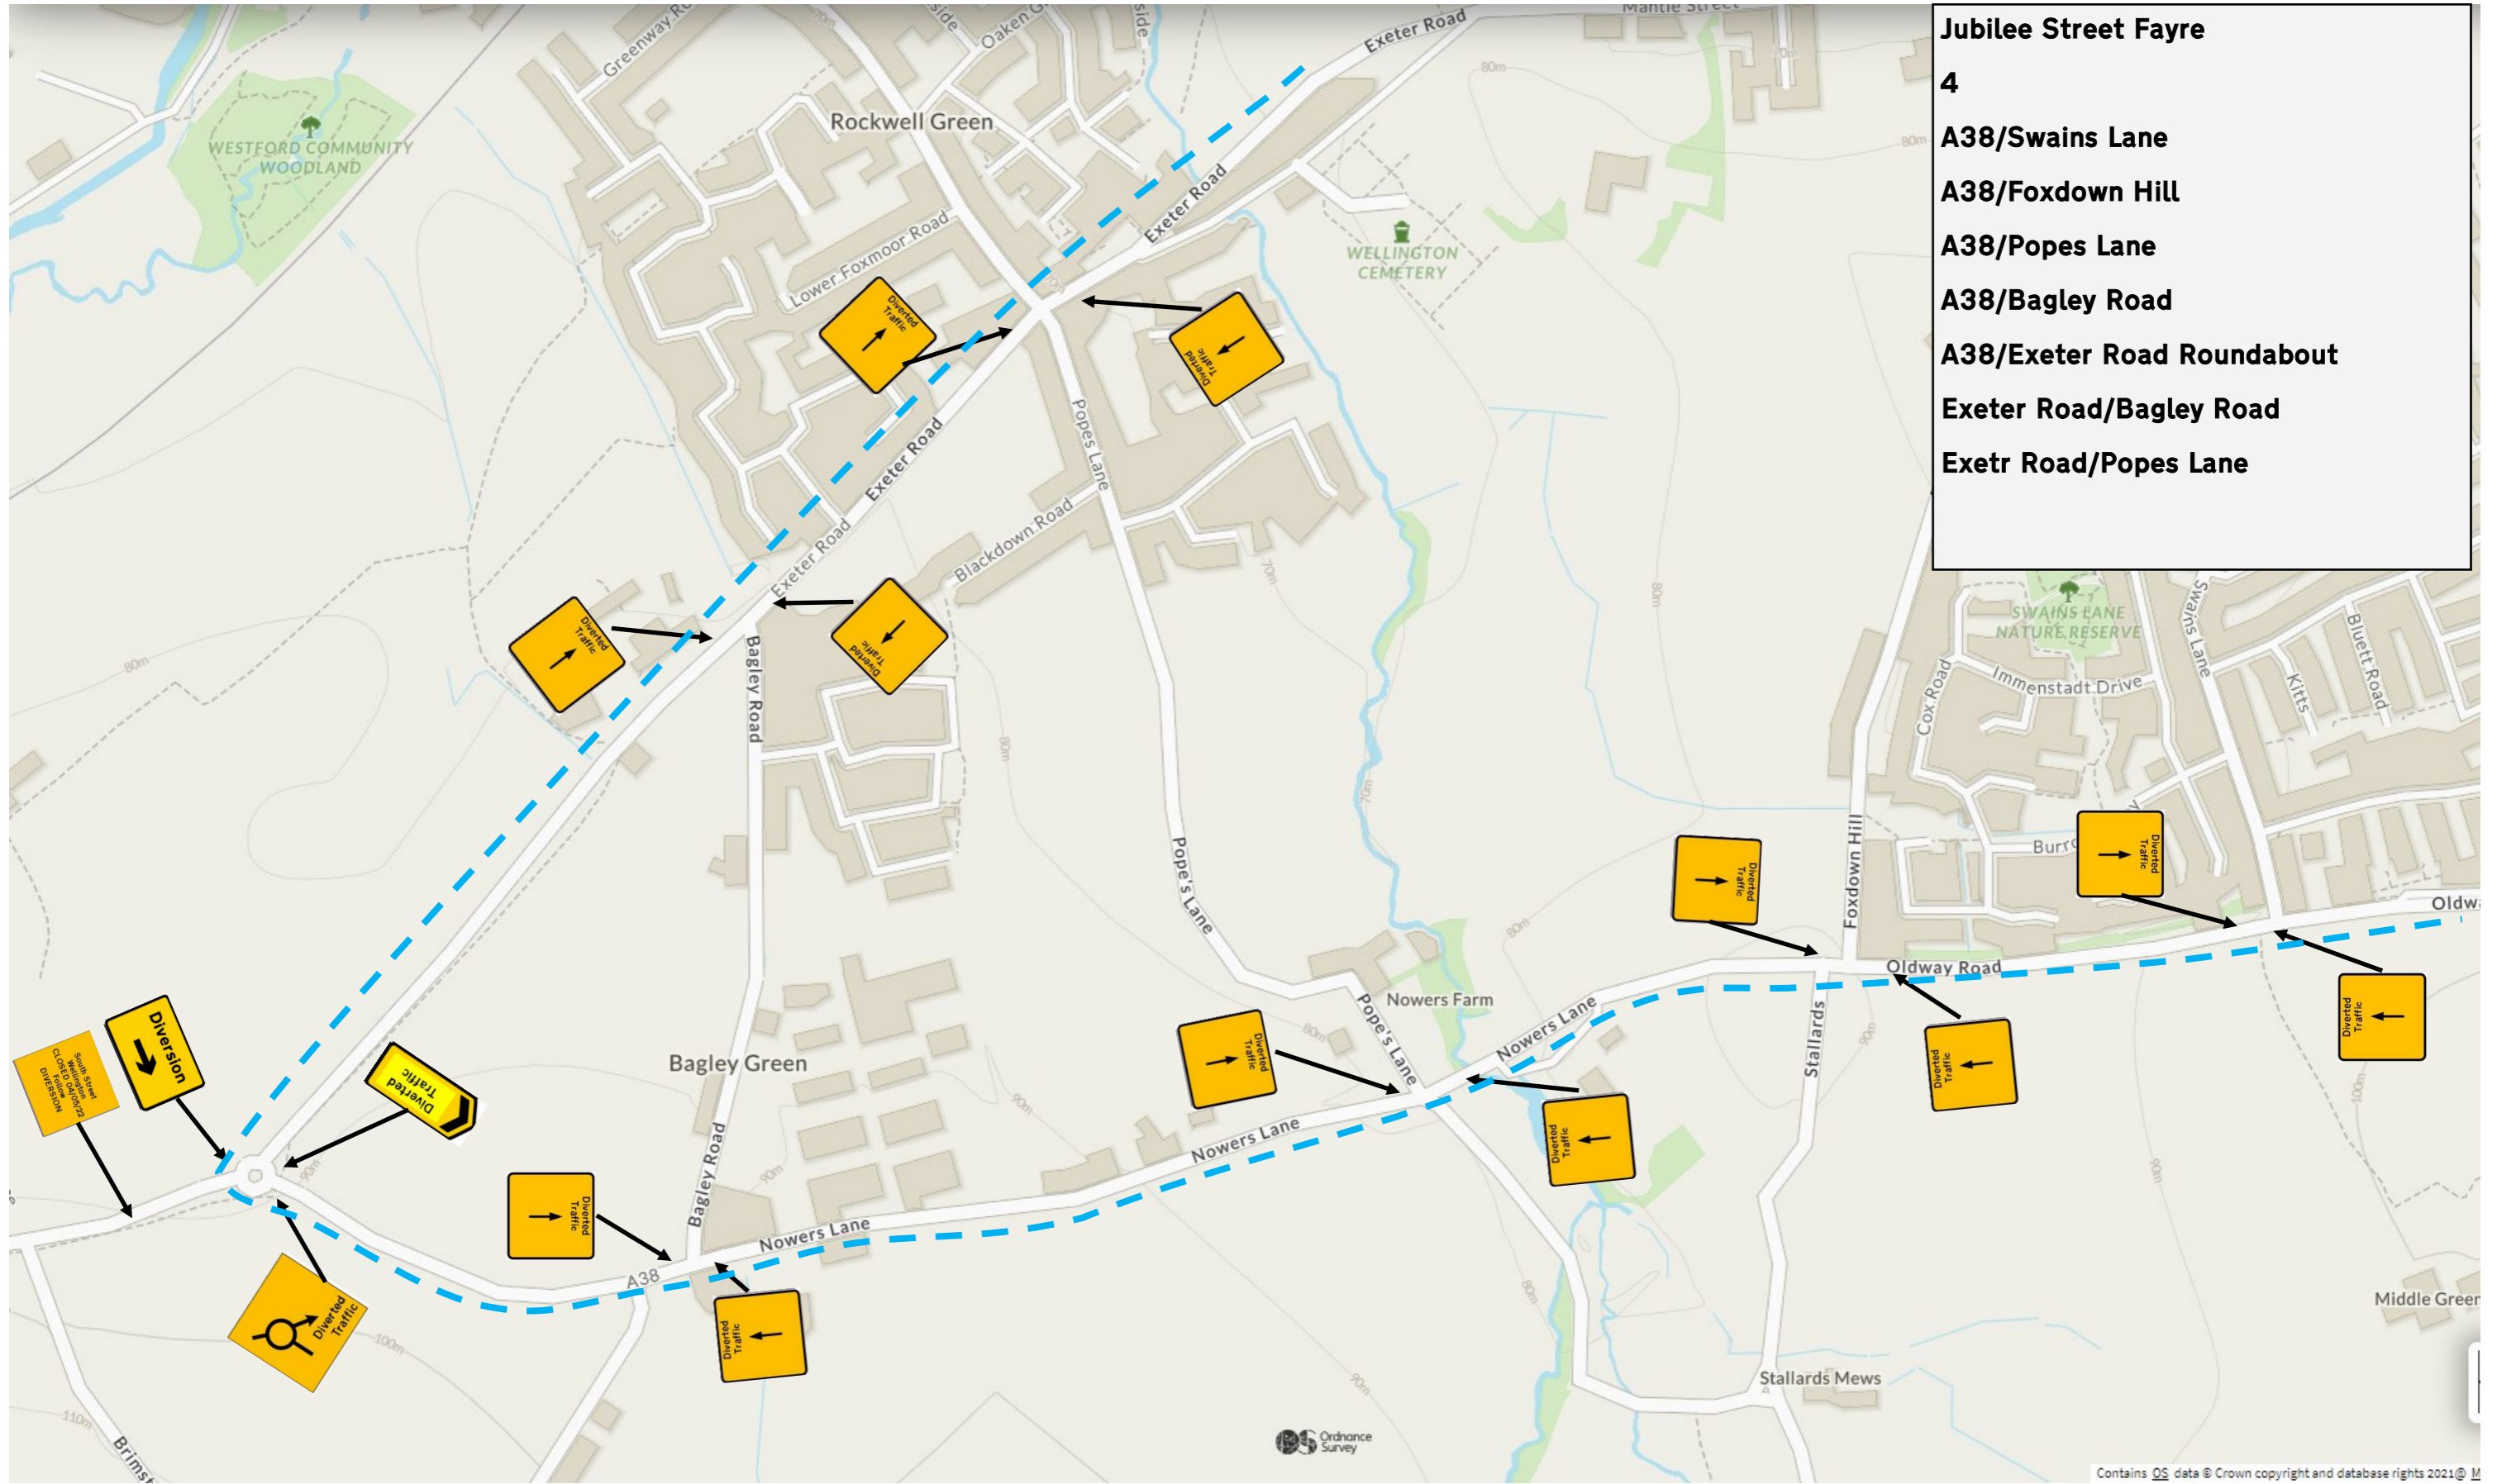

Wellington Jubilee Street Fayre

Traffic Management Maps

1. Overview with Diversion Routes
2. Maps showing signage

All road closures will be supported by ch8 Barriers

Jubilee Street Fair  
1.  
Road Closures Area

Jubilee Street Fayre  
2  
Taunton Road/Lillebonne Way  
Taunton Road/Torres Verdes Drive  
A38 Taunton Road Roundabout

Jubilee Street Fayre  
4.  
A38/Jurston Lane  
A38/Pyles Thorne Road  
A38/Hoyles Road

- Jubilee Street Fayre**
- 4**
  - A38/Swains Lane**
  - A38/Foxdown Hill**
  - A38/Popes Lane**
  - A38/Bagley Road**
  - A38/Exeter Road Roundabout**
  - Exeter Road/Bagley Road**
  - Exetr Road/Popes Lane**

Jubilee Street Fayre  
5  
Mantle Street/Swains Lane  
South Street/Wellesley Park