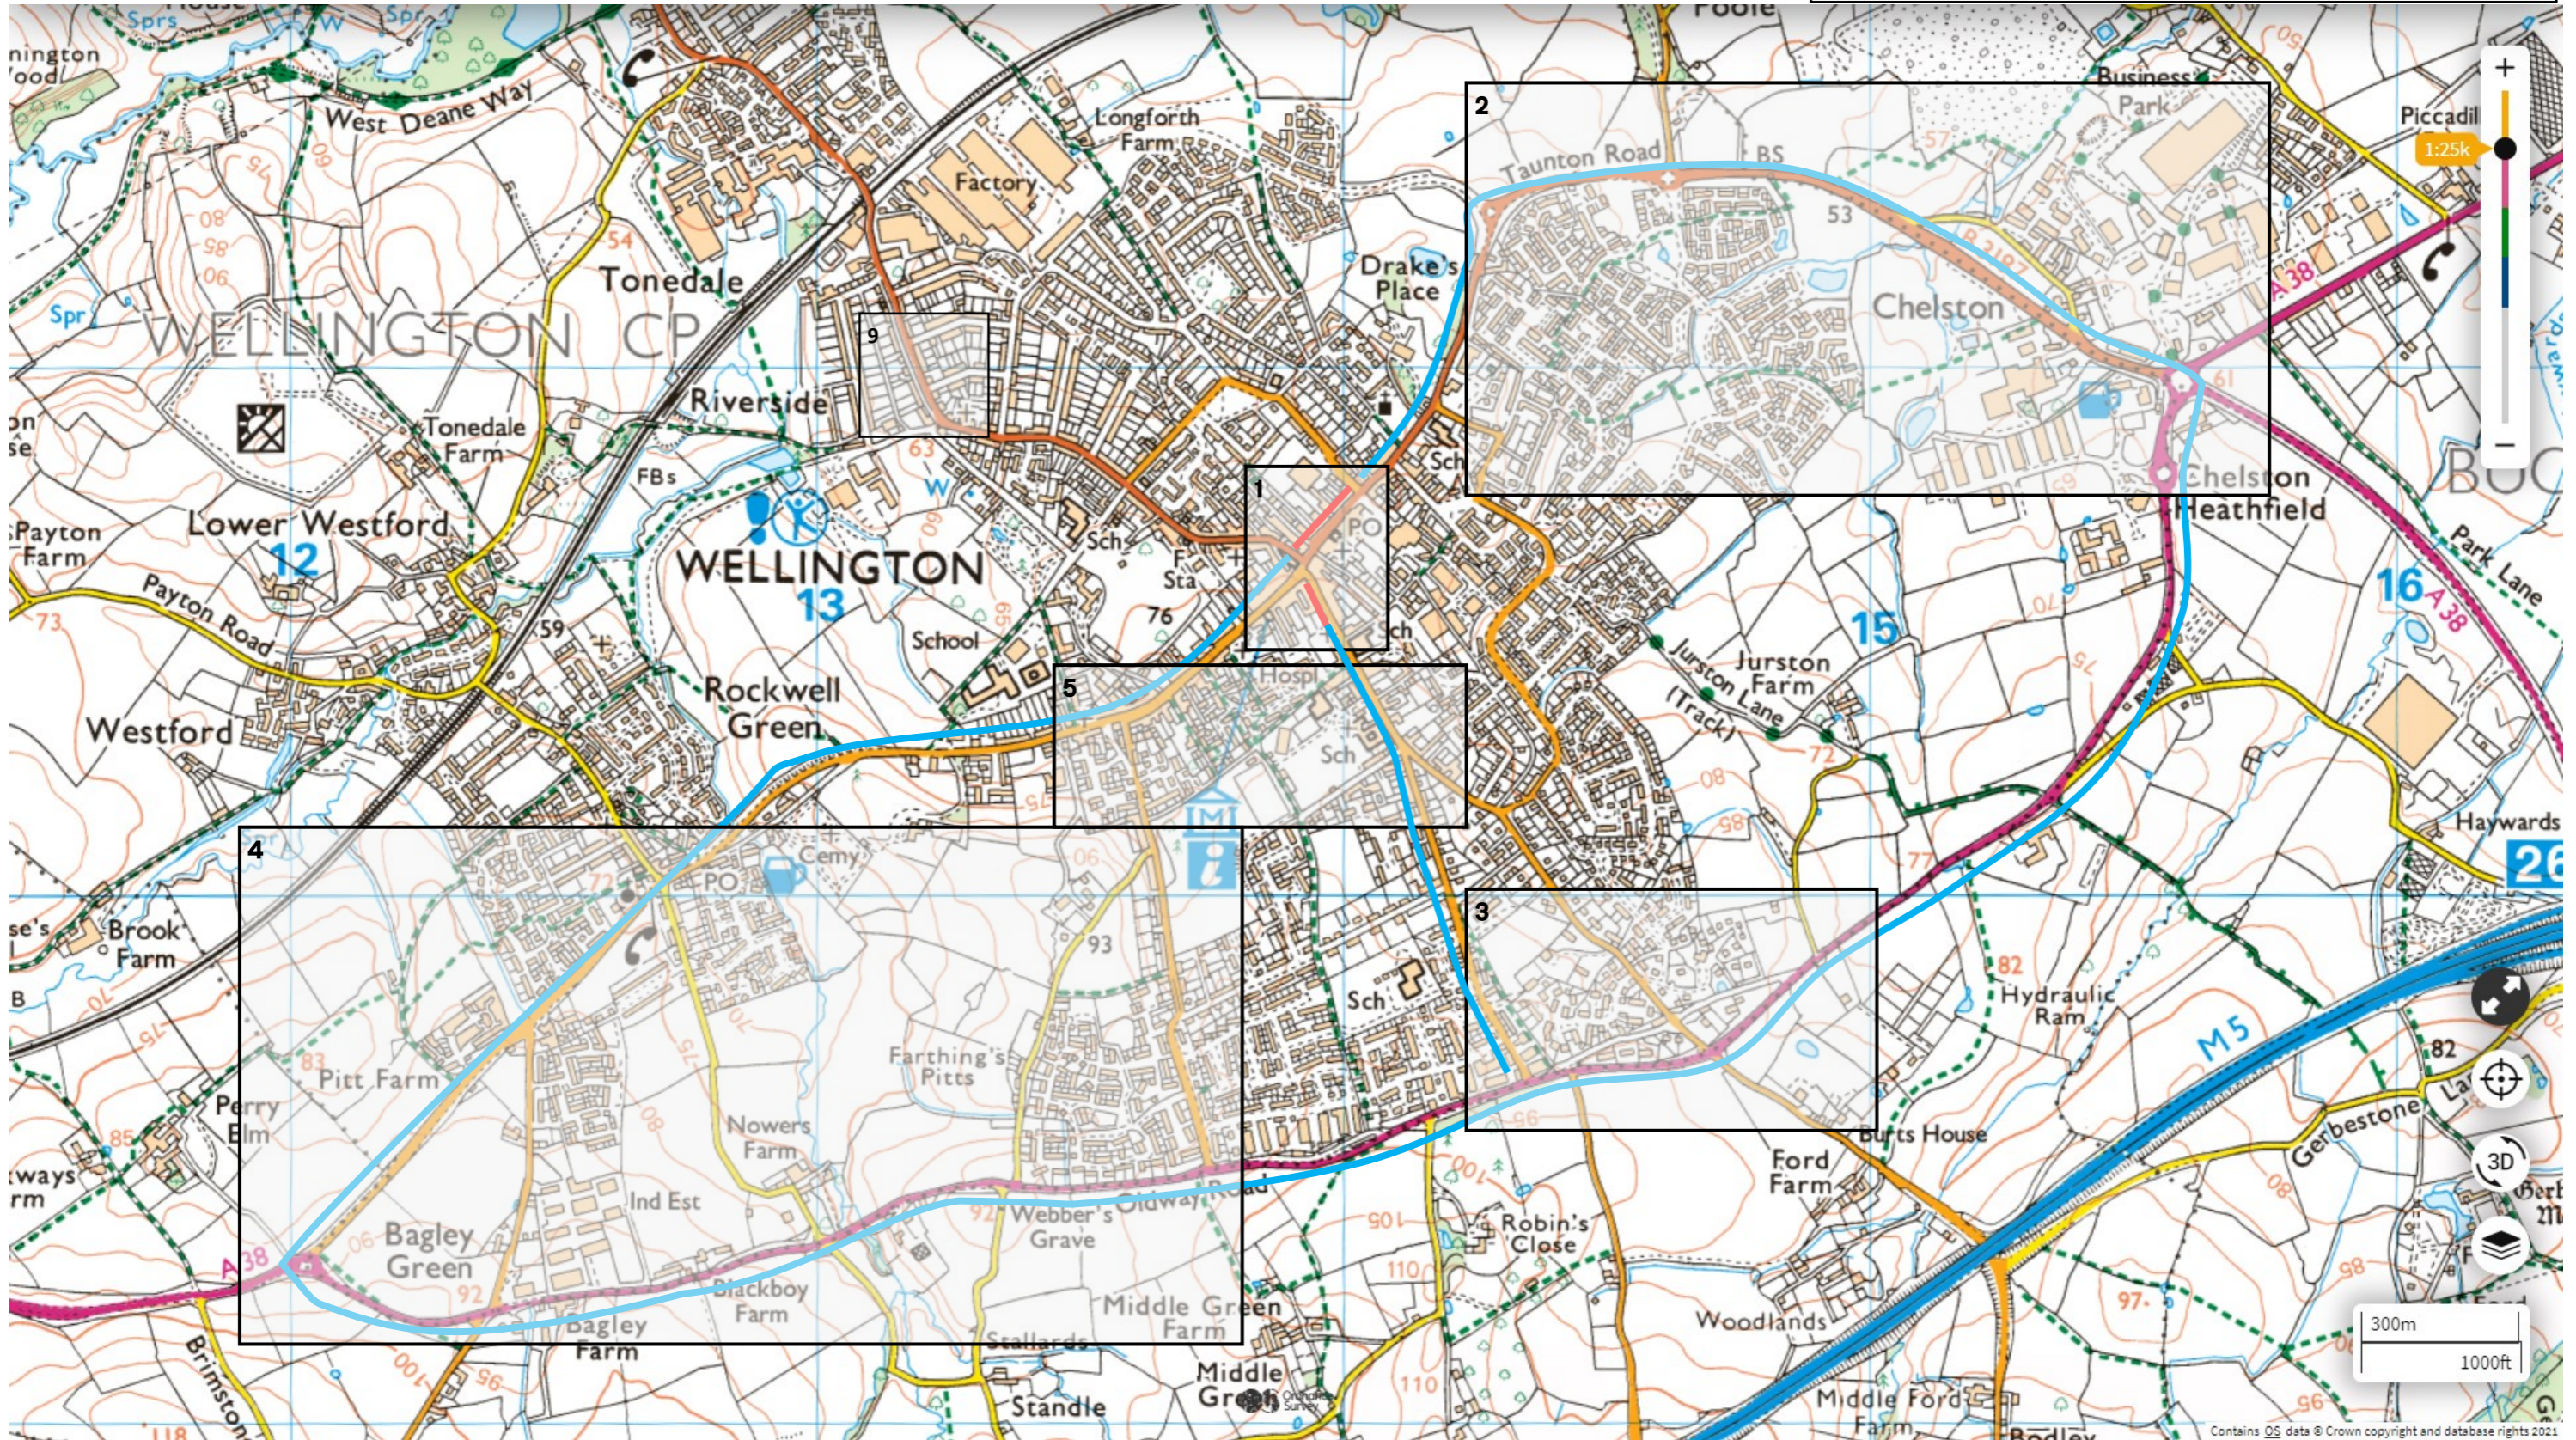

Wellington Jubilee Street Fayre

Traffic Management Maps

1. Overview with Diversion Routes
2. Maps showing signage

All road closures will be supported by ch8 Barriers

Jubilee Street Fair  
1.  
Road Closures Area

Jubilee Street Fayre  
2  
Taunton Road/Lillebonne Way  
Taunton Road/Torres Verdes Drive  
A38 Taunton Road Roundabout

Jubilee Street Fayre  
4.  
A38/Jurston Lane  
A38/Pyles Thorne Road  
A38/Hoyles Road

- Jubilee Street Fayre**
- 4**
  - A38/Swains Lane**
  - A38/Foxdown Hill**
  - A38/Popes Lane**
  - A38/Bagley Road**
  - A38/Exeter Road Roundabout**
  - Exeter Road/Bagley Road**
  - Exetr Road/Popes Lane**

Jubilee Street Fayre  
5  
Mantle Street/Swains Lane  
South Street/Wellesley Park