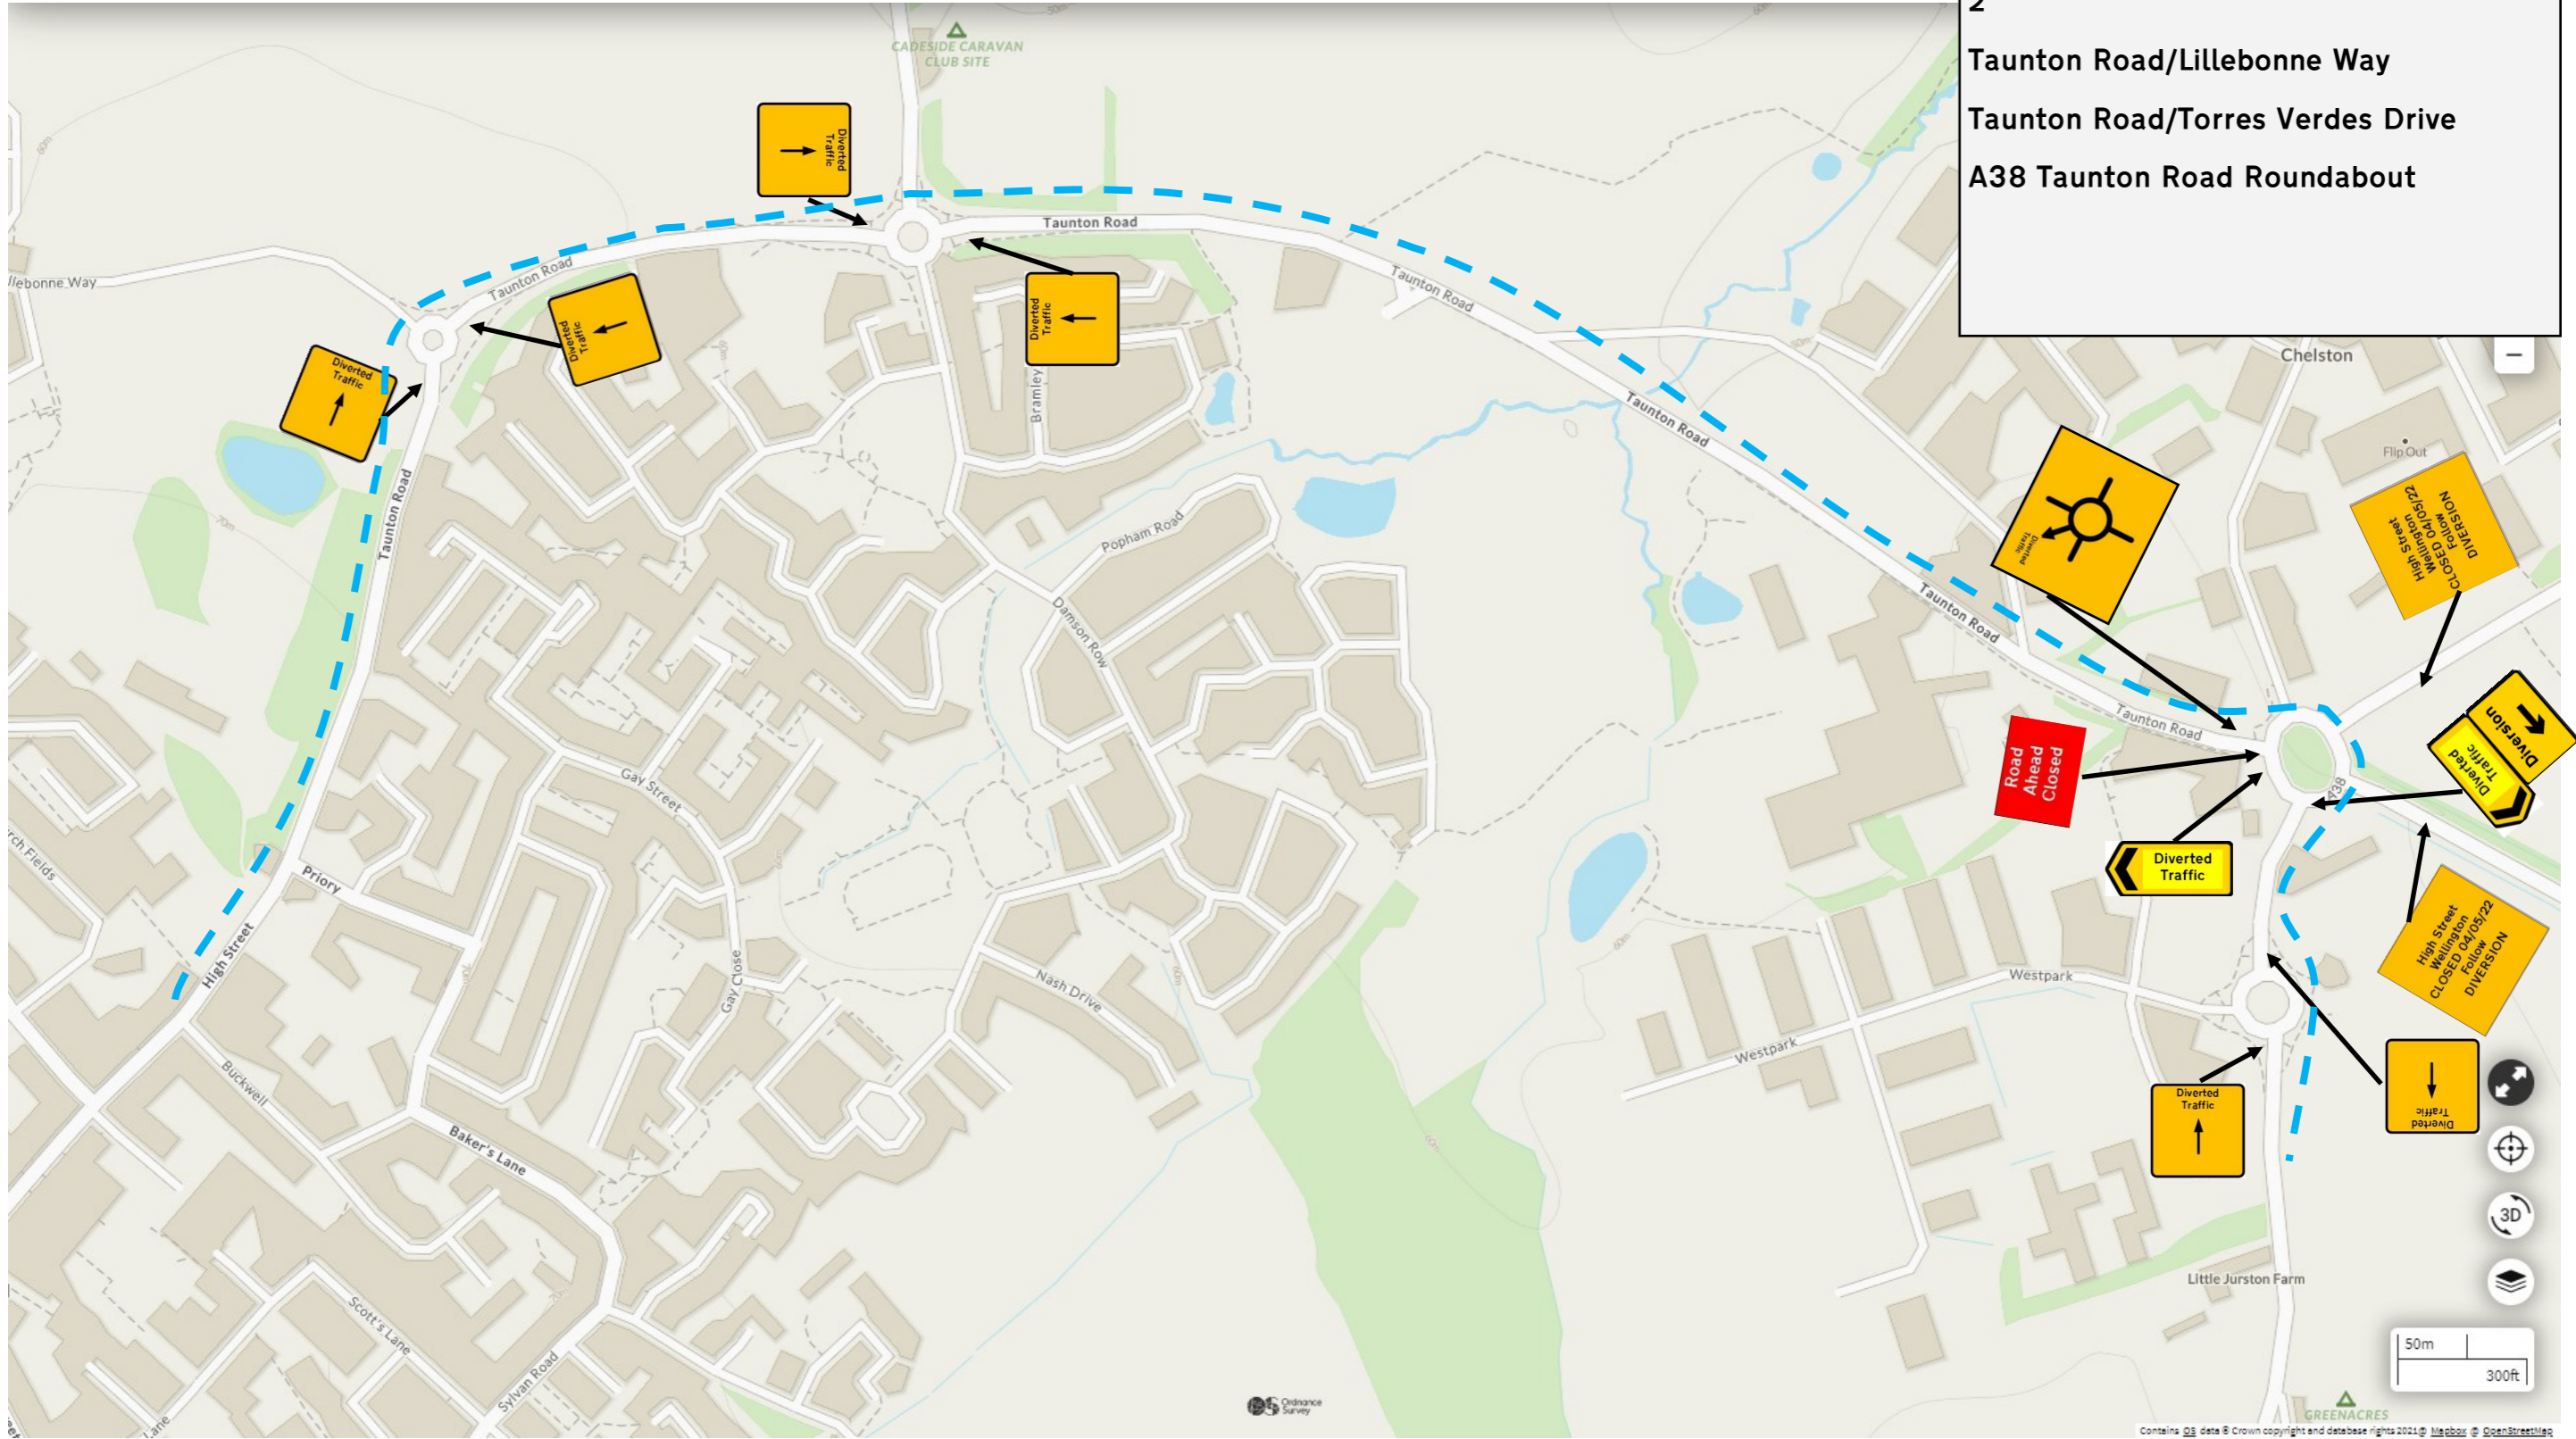

Wellington Jubilee Street Fayre

Traffic Management Maps

1. Overview with Diversion Routes
2. Maps showing signage

All road closures will be supported by ch8 Barriers

Jubilee Street Fair  
1.  
Road Closures Area

Jubilee Street Fayre  
2  
Taunton Road/Lillebonne Way  
Taunton Road/Torres Verdes Drive  
A38 Taunton Road Roundabout

Jubilee Street Fayre  
4.  
A38/Jurston Lane  
A38/Pyles Thorne Road  
A38/Hoyles Road

- Jubilee Street Fayre**
- 4**
  - A38/Swains Lane**
  - A38/Foxdown Hill**
  - A38/Popes Lane**
  - A38/Bagley Road**
  - A38/Exeter Road Roundabout**
  - Exeter Road/Bagley Road**
  - Exetr Road/Popes Lane**

Jubilee Street Fayre  
5  
Mantle Street/Swains Lane  
South Street/Wellesley Park