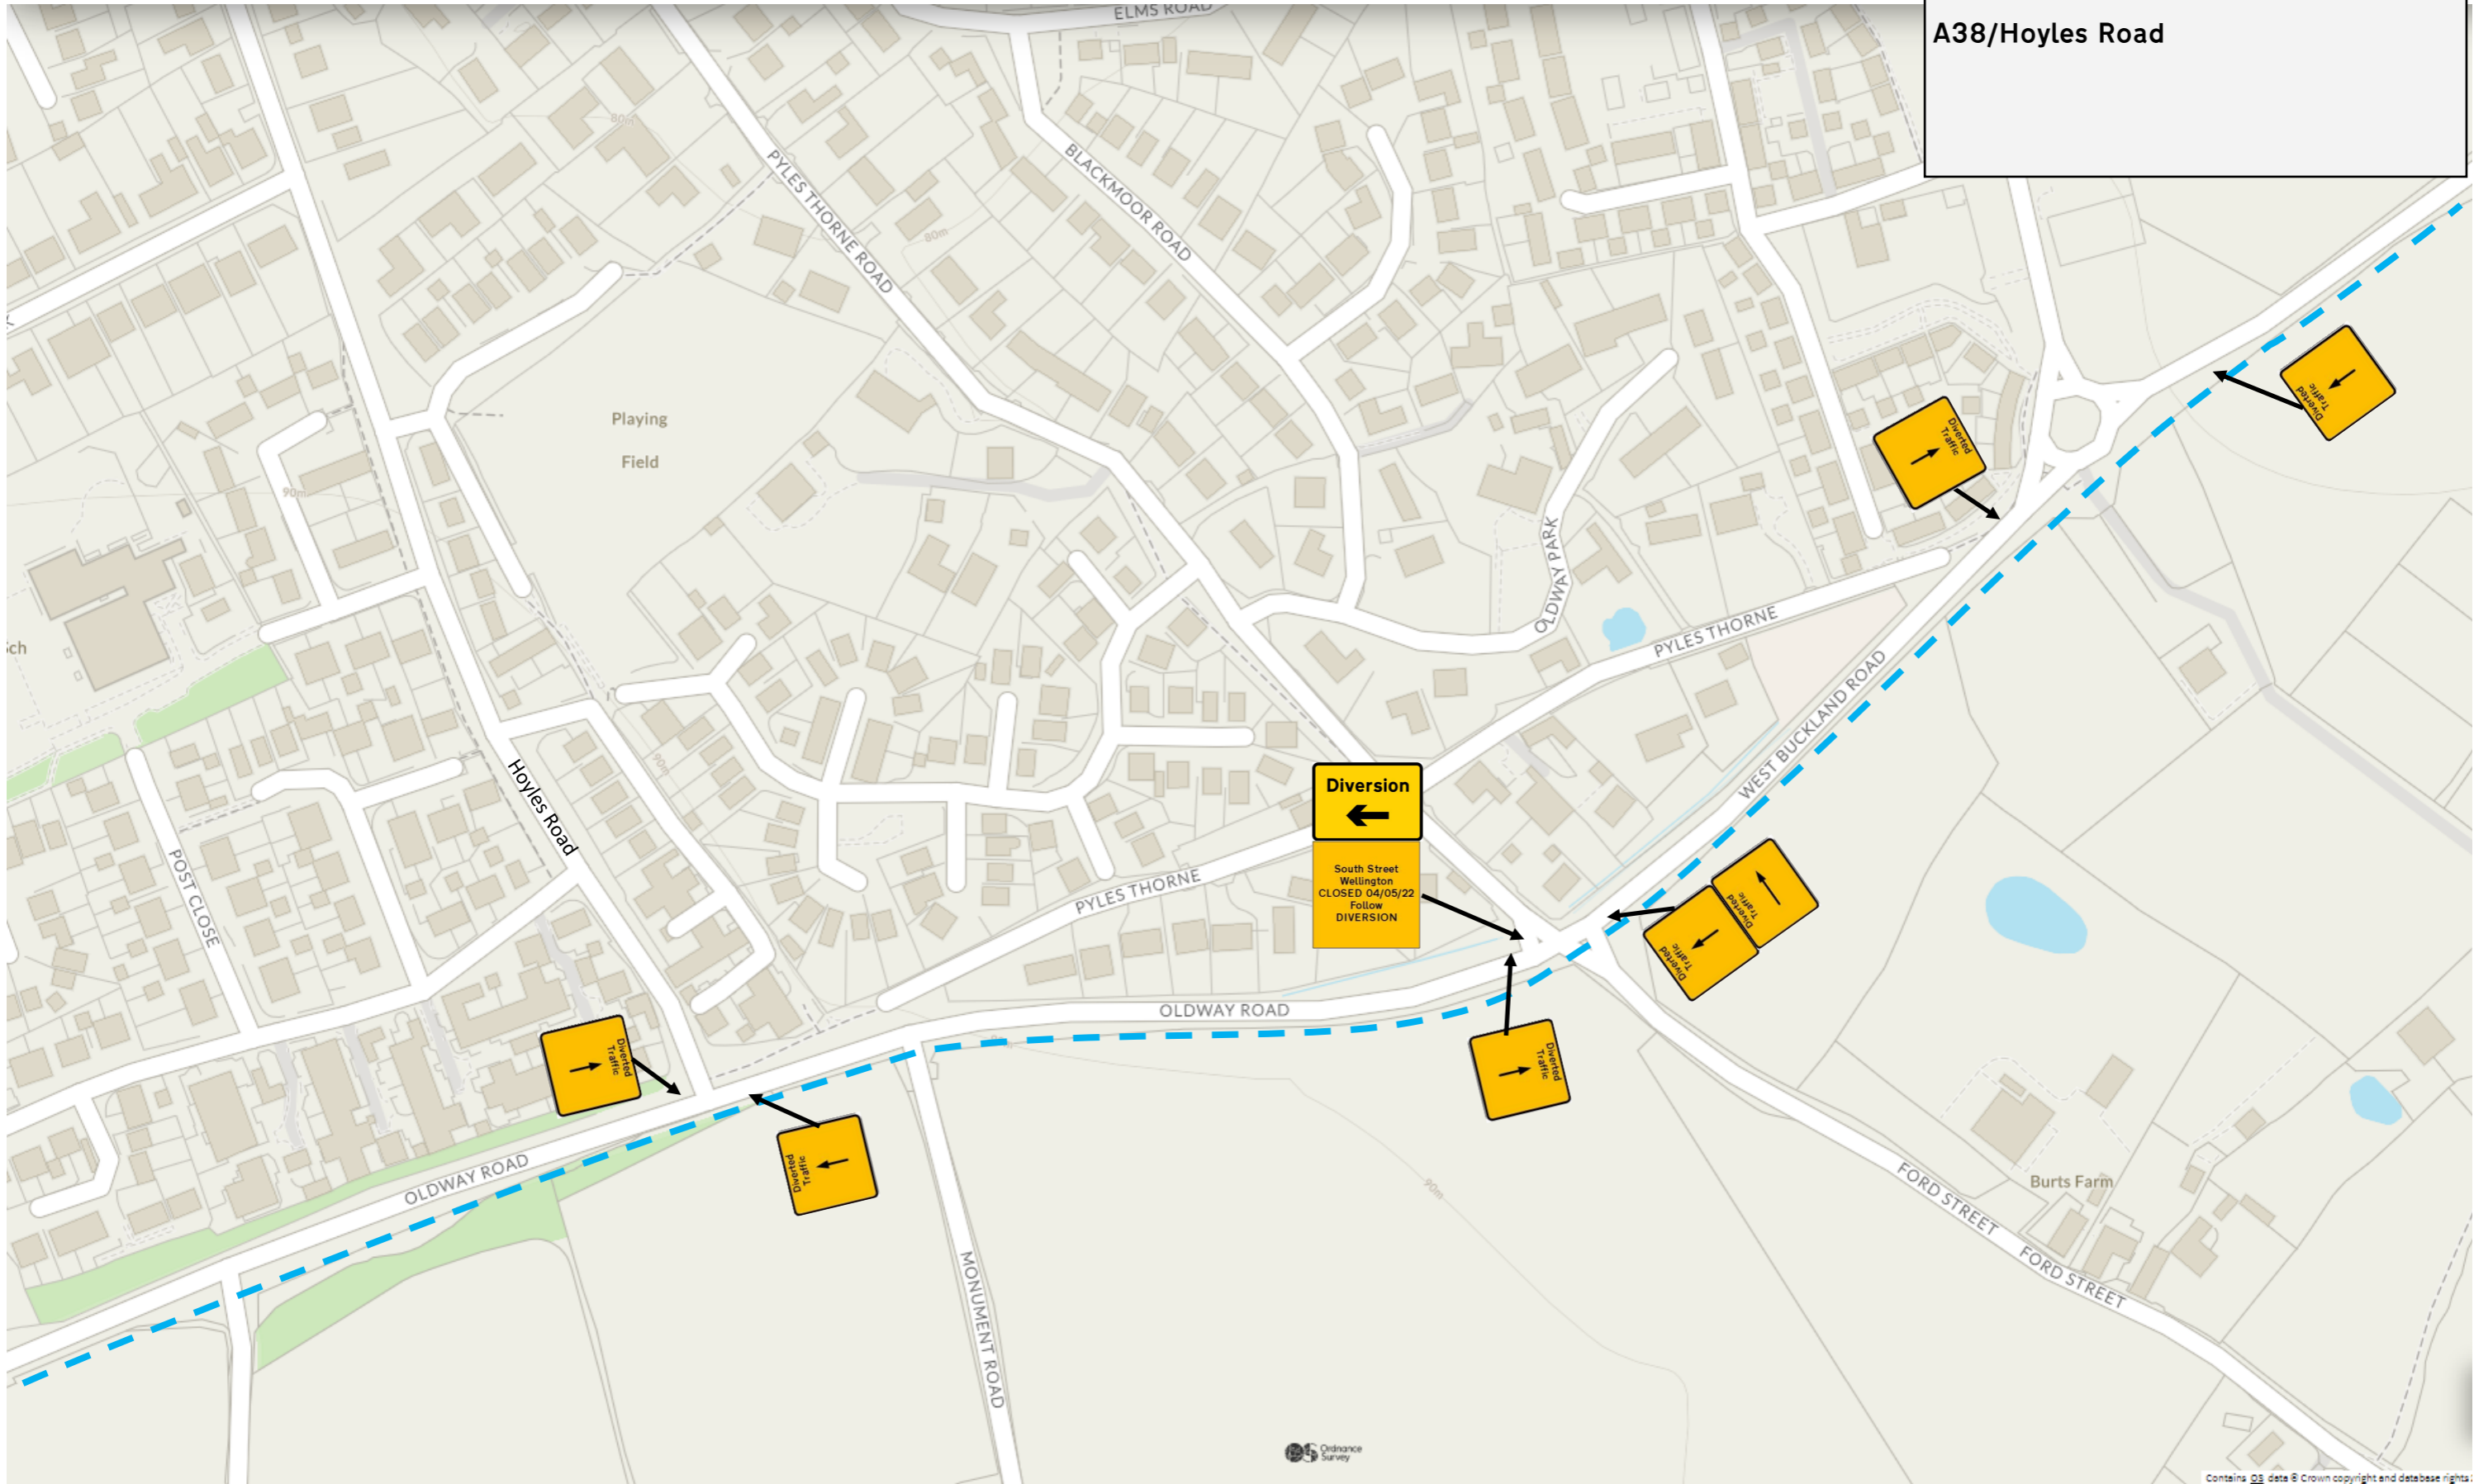

Wellington Jubilee Street Fayre

Traffic Management Maps

1. Overview with Diversion Routes
2. Maps showing signage

All road closures will be supported by ch8 Barriers

Jubilee Street Fair  
1.  
Road Closures Area

Jubilee Street Fayre  
2  
Taunton Road/Lillebonne Way  
Taunton Road/Torres Verdes Drive  
A38 Taunton Road Roundabout

Jubilee Street Fayre  
4.  
A38/Jurston Lane  
A38/Pyles Thorne Road  
A38/Hoyles Road

- Jubilee Street Fayre**
- 4**
  - A38/Swains Lane**
  - A38/Foxdown Hill**
  - A38/Popes Lane**
  - A38/Bagley Road**
  - A38/Exeter Road Roundabout**
  - Exeter Road/Bagley Road**
  - Exetr Road/Popes Lane**

Jubilee Street Fayre  
5  
Mantle Street/Swains Lane  
South Street/Wellesley Park