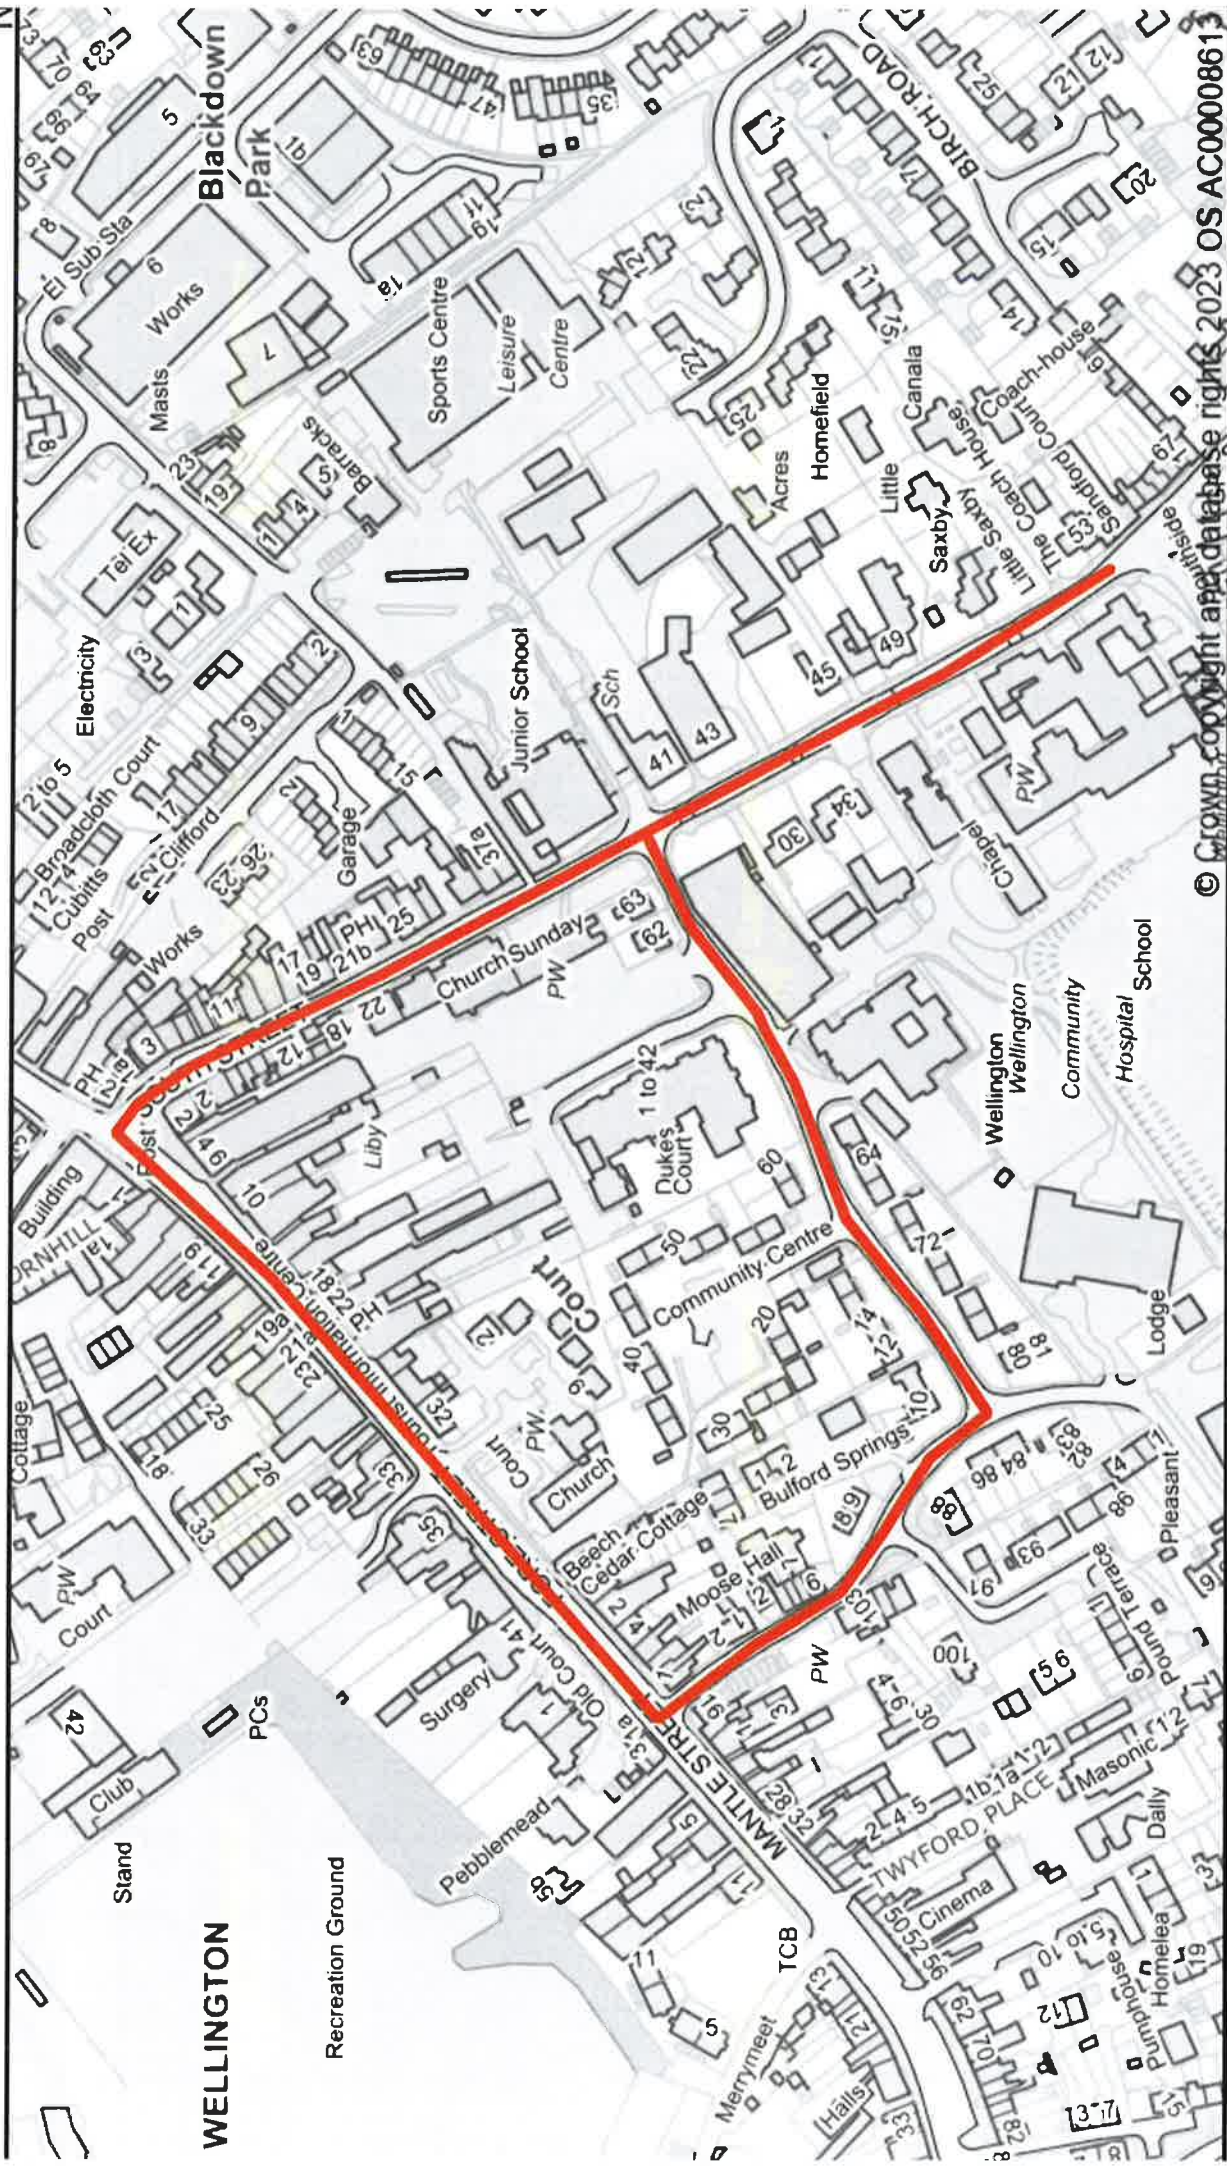

Wellington Freedom of the Town Parade - Temporary Prohibition of Vehicles between the hours of 11:00 and 17:00 17th June 2023

© Crown copyright and database rights 2023 OS AC00008613

© Crown copyright and database rights 2023 OS AC0000861332. You are granted a non-exclusive, royalty free, revocable licence solely to view the Licensed Data for non-commercial purposes for the period during which Somerset Council makes it available. You are not permitted to copy, sub-license, distribute, sell or otherwise make available the Licensed Data to third parties in any form. Third party

Scale: 1:2500
Centre: 313937, 120445
Date produced: 2023-05-10 09:58:42

Somerset
Council
County Hall
Taunton
TA1 4DY