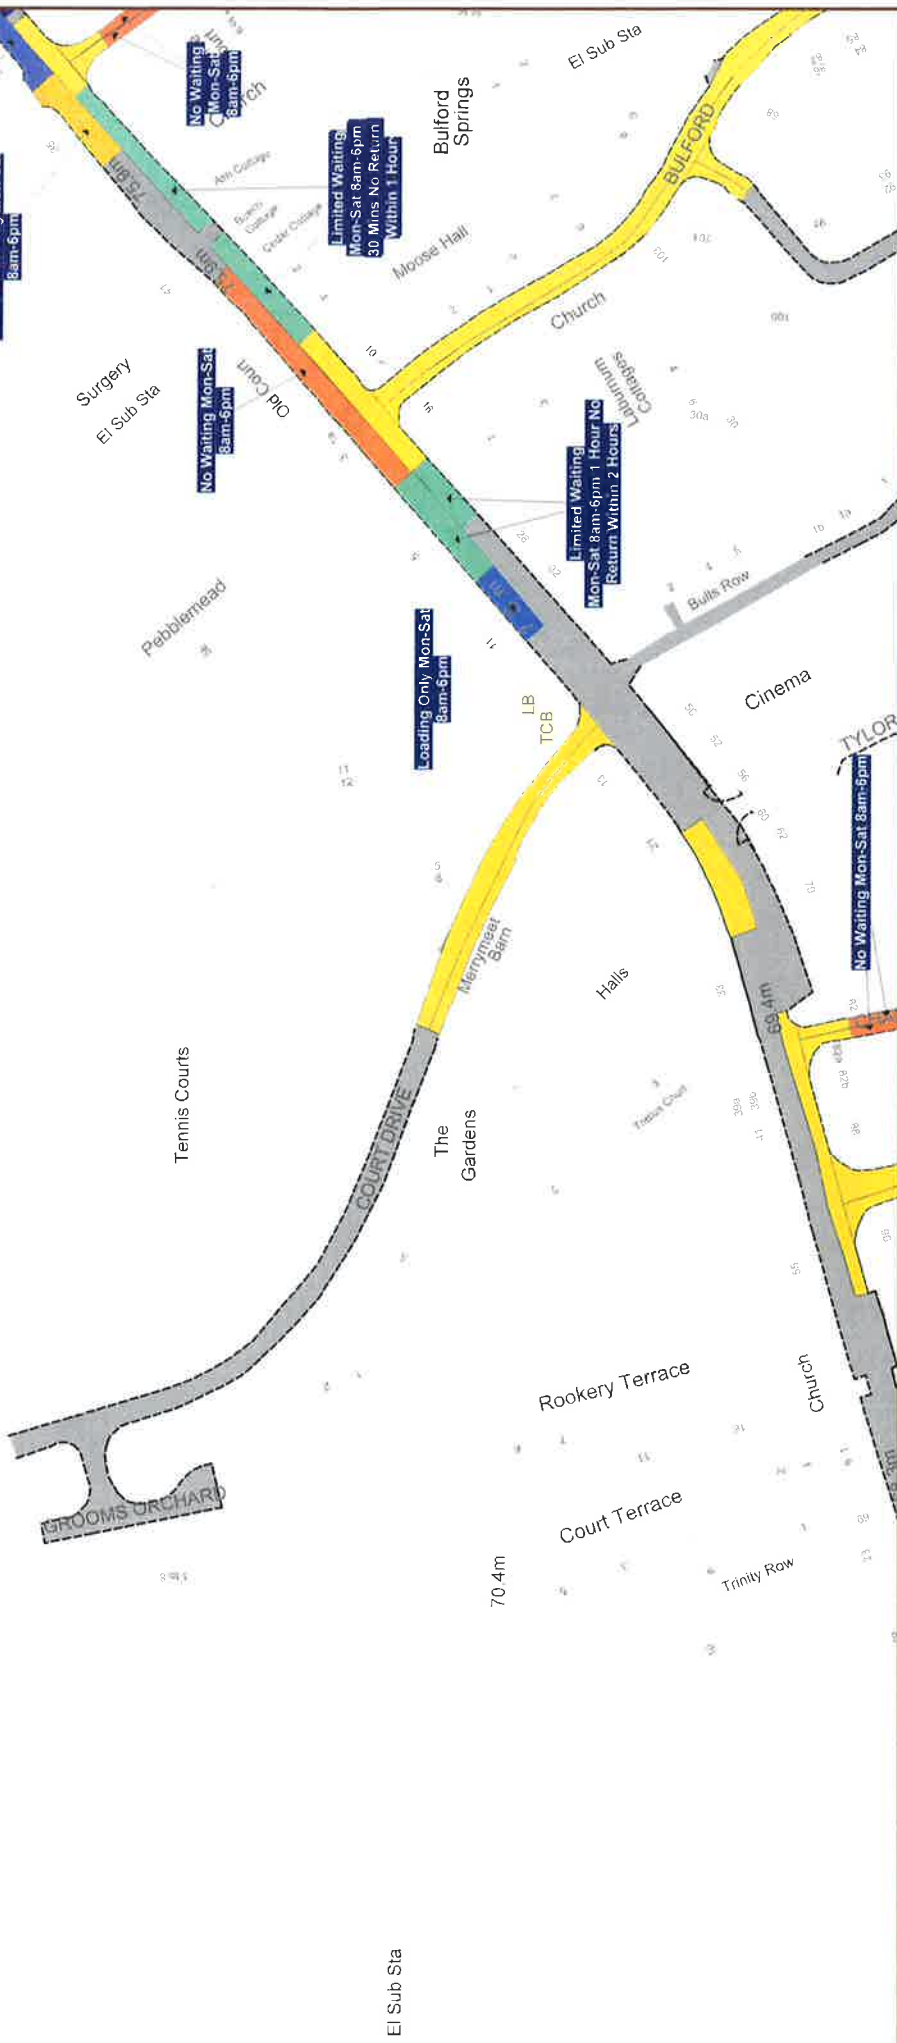

LTWR

SCALE 1 : 1250 at A3	
DATE	19/07/2018
MAP	Tile Ref. EX123

Key to TRD Restriction Types	
	No Waiting At Any Time
	No Waiting
	No Waiting At Any Time / No Loading At Any Time
	No Waiting At Any Time / No Loading
	No Waiting / No Loading
	No Stopping
	Loading Only
	Limited Waiting
	Disabled Badge Holders Only
	Payment Parking
	Resident Permit Holders Only
	24 Hour Clearway
	Multiple Restrictions