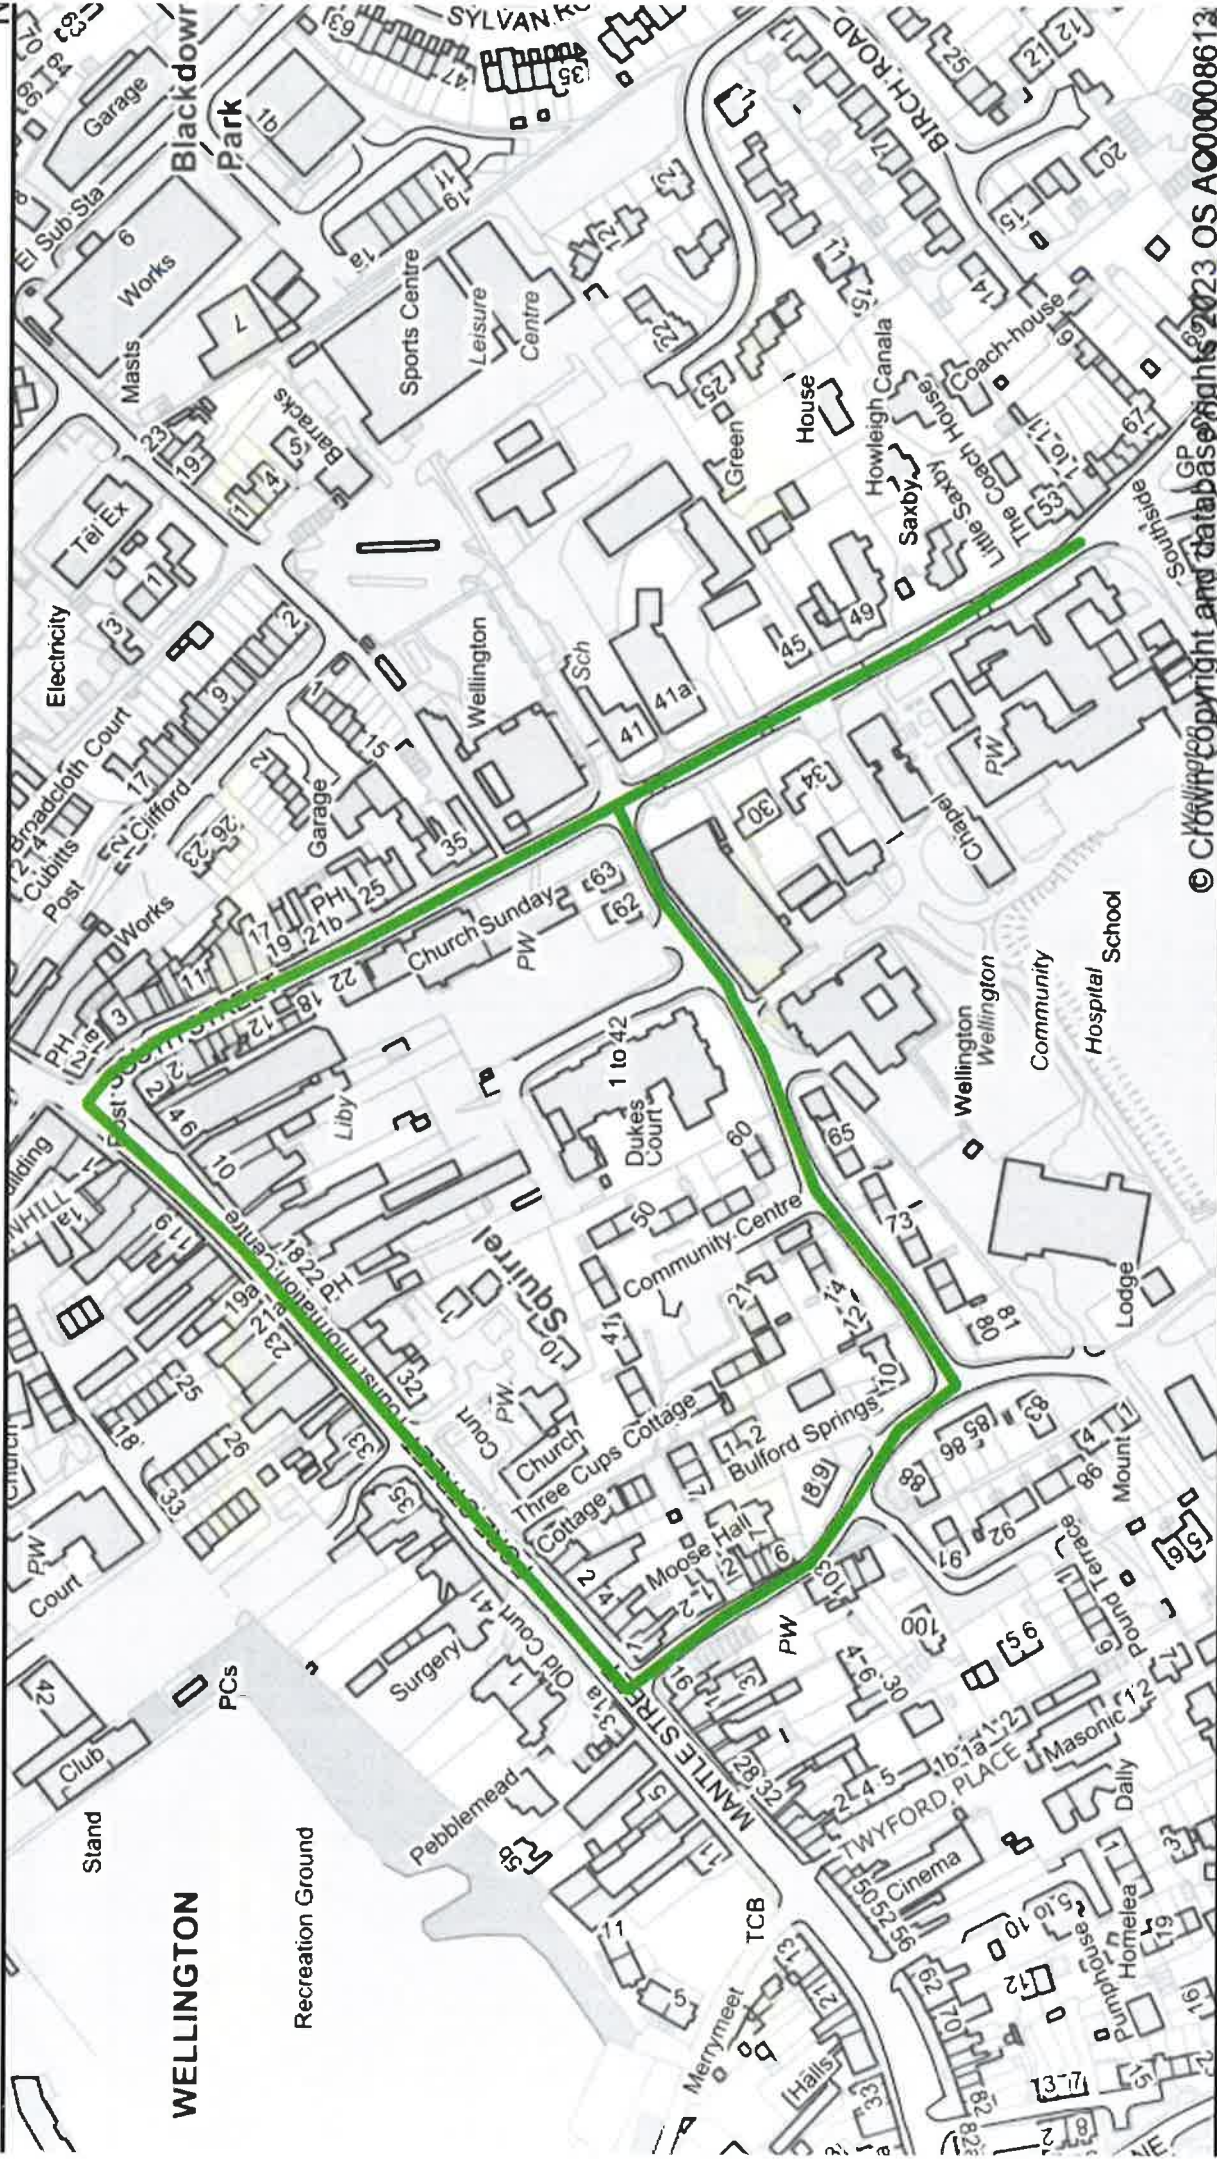

Scale: 1:2500
 Centre: 313937, 120445
 Date produced: 2023-05-10 09:58:42

Somerset
 Council
 County Hall
 Taunton
 TA1 4DY

Wellington Freedom of the Town Parade - Temporary Prohibition of Waiting between the hours of 06:00 and 17:00 17th June 2023