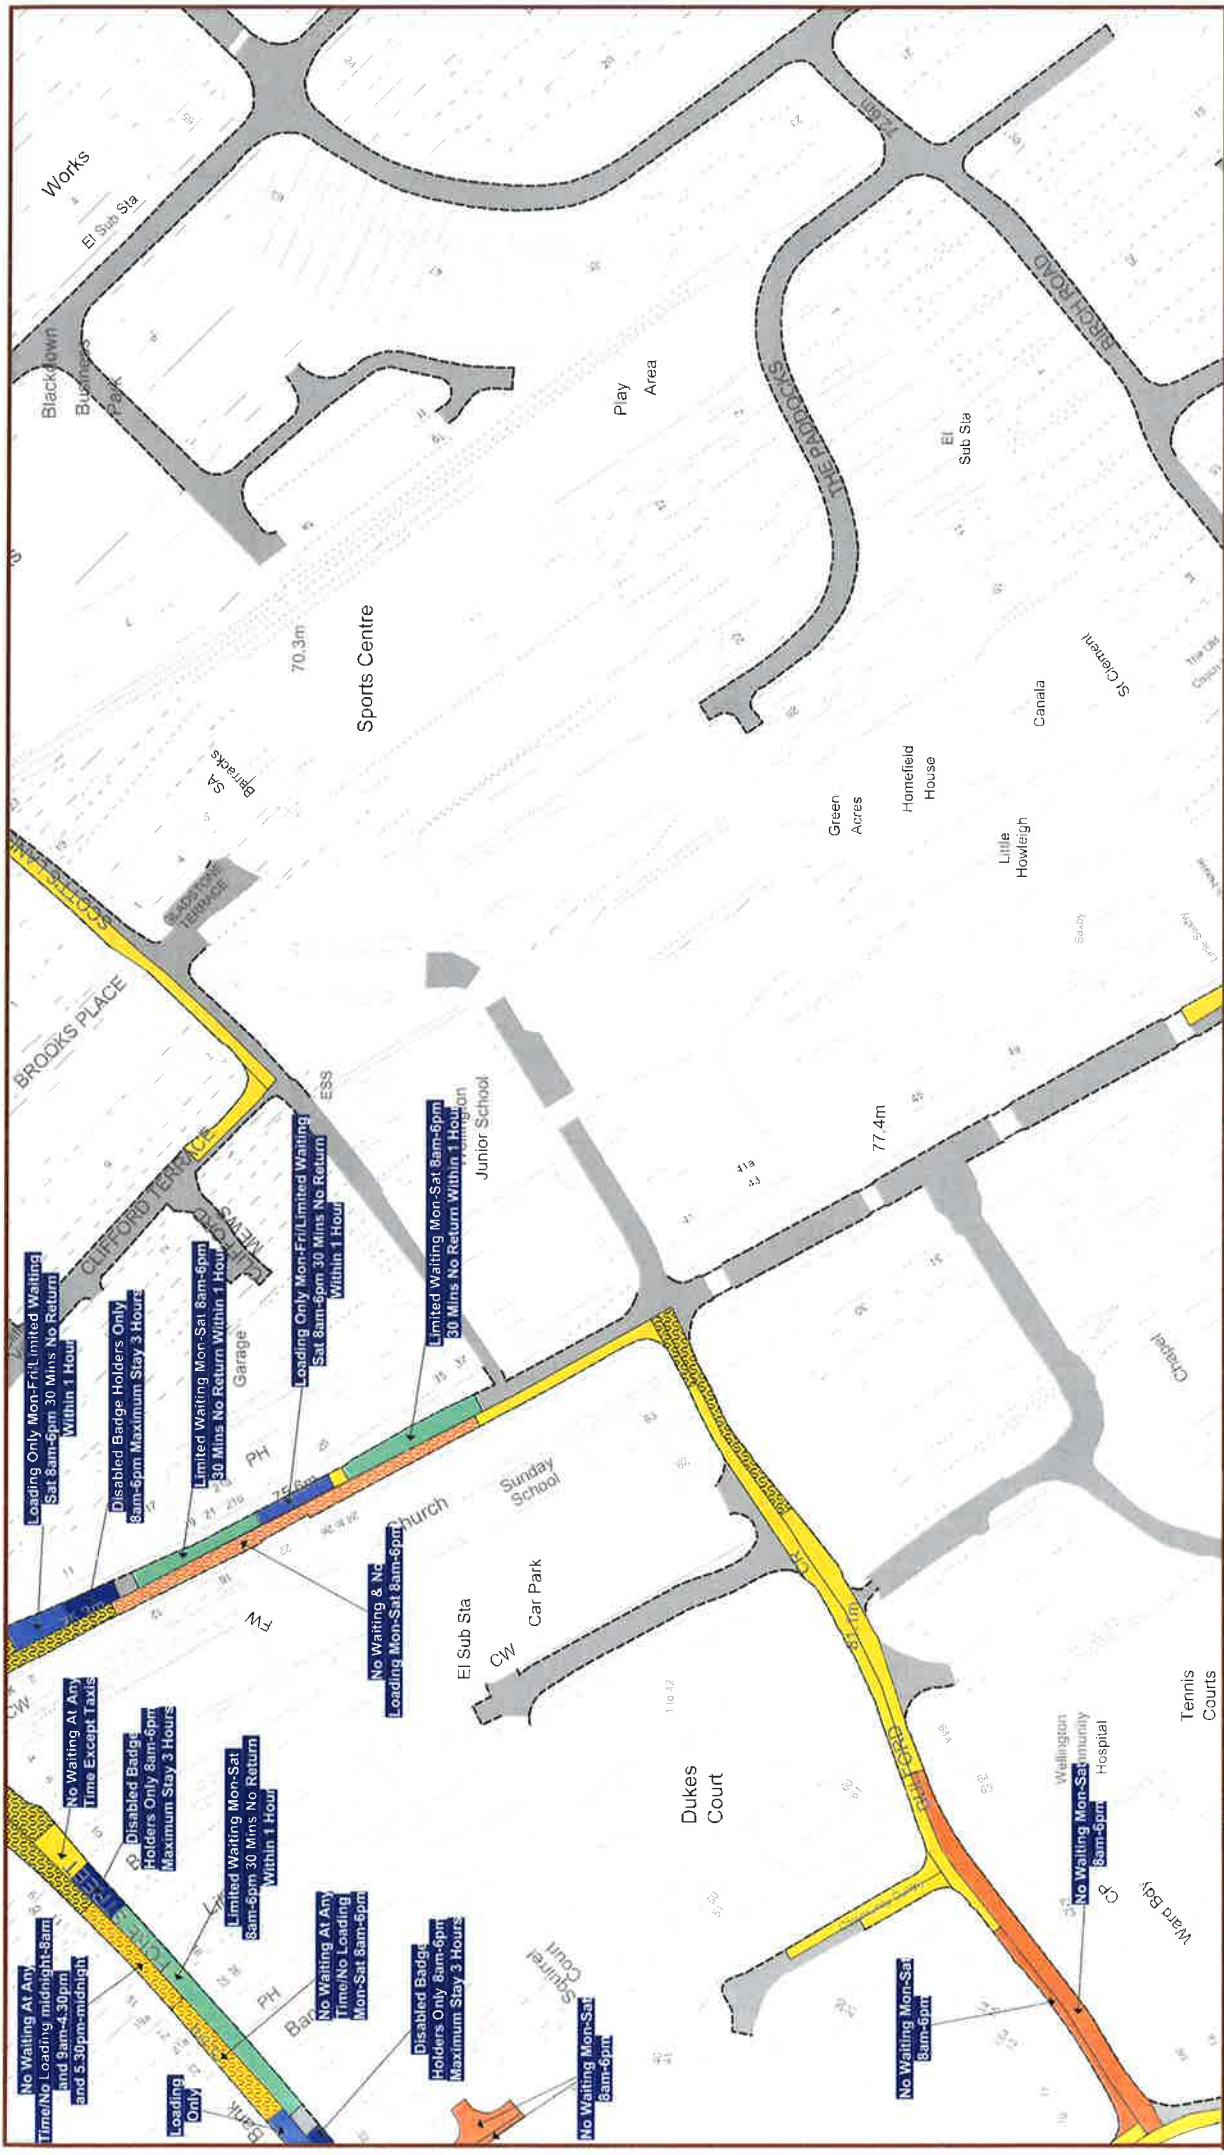

SCALE	1 : 1250	at A3
DATE	30/05/2019	
MAP	Tile Ref: EX124	

Key to TRO Restriction Types

	No Waiting At Any Time		Loading Only
	No Waiting		Limited Waiting
	No Loading At Any Time / No Waiting At Any Time / No Loading		Disabled Badge Holders Only
	No Loading At Any Time / No Loading		Payment Parking
	No Waiting / No Loading		Resident Permit Holders Only
	No Stopping		24 Hour Clearway
			Multiple Restrictions

THE COUNTY OF SOMERSET PROHIBITION AND RESTRICTION OF STOPPING, WAITING, LOADING AND UNLOADING AND ON-STREET PARKING TAUNTON DEANE ORDER 2012 (AMENDMENT NO.22) ORDER 2019

This map is based upon Ordnance Survey material with the permission of Ordnance Survey on behalf of HMSO. Crown copyright and database right (2017). All rights reserved. Licence number: 100038382.

Somerset County Council
County Hall Taunton
Somerset TA1 4DY

WWW.SOMERSET.GOV.UK